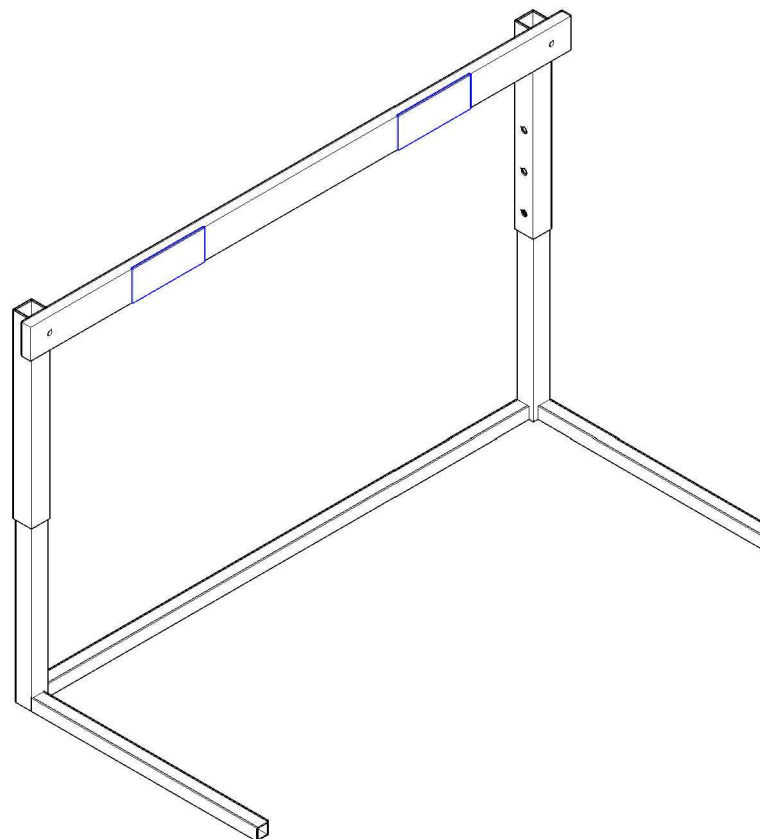

ASSEMBLY INSTRUCTIONS

TDH25 HURDLE
SIDE VIEW
 SCALE 1:10

COMPONENTS

QTY	ITEM
1	HURDLE FRAME WITH SIDE SUPPORT ARMS
2	ADJUSTABLE SLIDES
1	CROSS BAR
2	25 X 25 PLASTIC CAPS
2	40 X 40 PLASTIC CAPS
2	M6 CUPHEAD BOLT & NYLOC NUT
2	10 MM BALL CATCH
-	-
-	-
-	-
-	-
-	-
-	-

TITLE: THD25
 LITTLE "A" HURDLE

DRAWING NUMBER: THD25 ASSEMBLY

WEIGHT: - CUBIC MEASURE

Oz Ring Pty Ltd
 Trading as:
Play Hard Sports Equipment
 ABN 79 066 094 559
 24 Ern Harley Drive
 Burleigh Heads Qld 4220
 Phone: (07) 5593 4494
 Fax: (07) 5593 4338
 Website: www.playhardsports.com.au
 Email: email@playhardsports.com.au