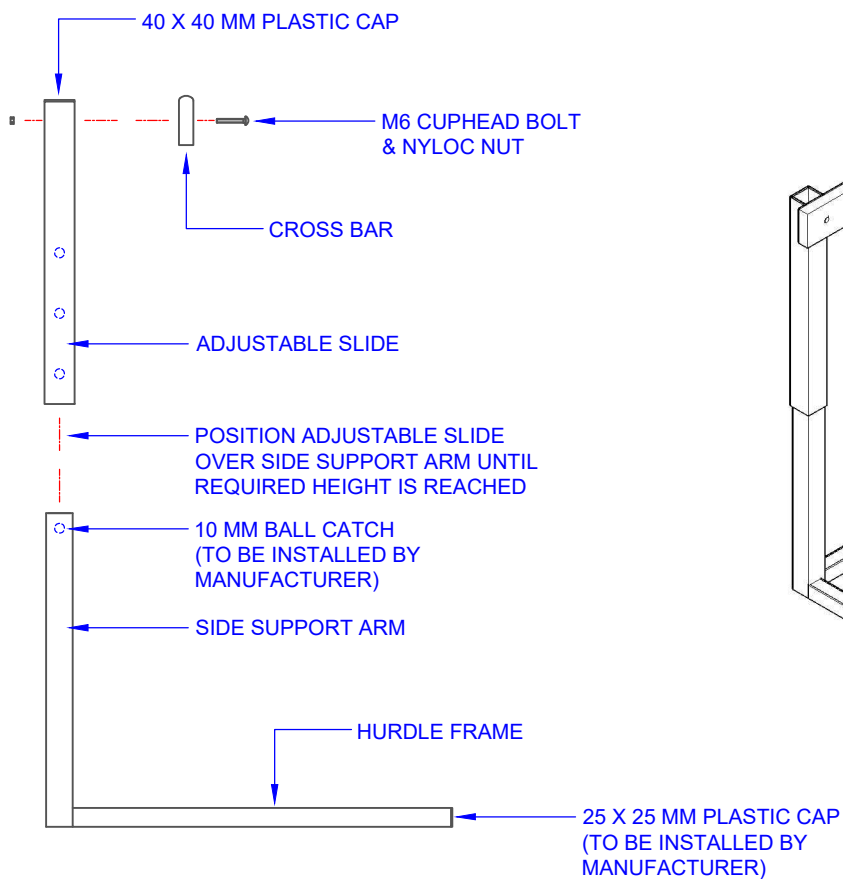

ASSEMBLY INSTRUCTIONS

TDH25 HURDLE
SIDE VIEW
 SCALE 1:10

COMPONENTS

QTY	ITEM
1	HURDLE FRAME WITH SIDE SUPPORT ARMS
2	ADJUSTABLE SLIDES
1	CROSS BAR
2	25 X 25 PLASTIC CAPS
2	40 X 40 PLASTIC CAPS
2	M6 CUPHEAD BOLT & NYLOC NUT
2	10 MM BALL CATCH
-	-
-	-
-	-
-	-
-	-
-	-

TITLE: THD25
 LITTLE "A" HURDLE

DRAWING NUMBER: THD25 ASSEMBLY

WEIGHT: - CUBIC MEASURE

Oz Ring Pty Ltd
 Trading as:
Play Hard Sports Equipment
 ABN 79 066 094 559
 24 Ern Harley Drive
 Burleigh Heads Qld 4220
 Phone: (07) 5593 4494
 Fax: (07) 5593 4338
 Website: www.playhardsports.com.au
 Email: email@playhardsports.com.au