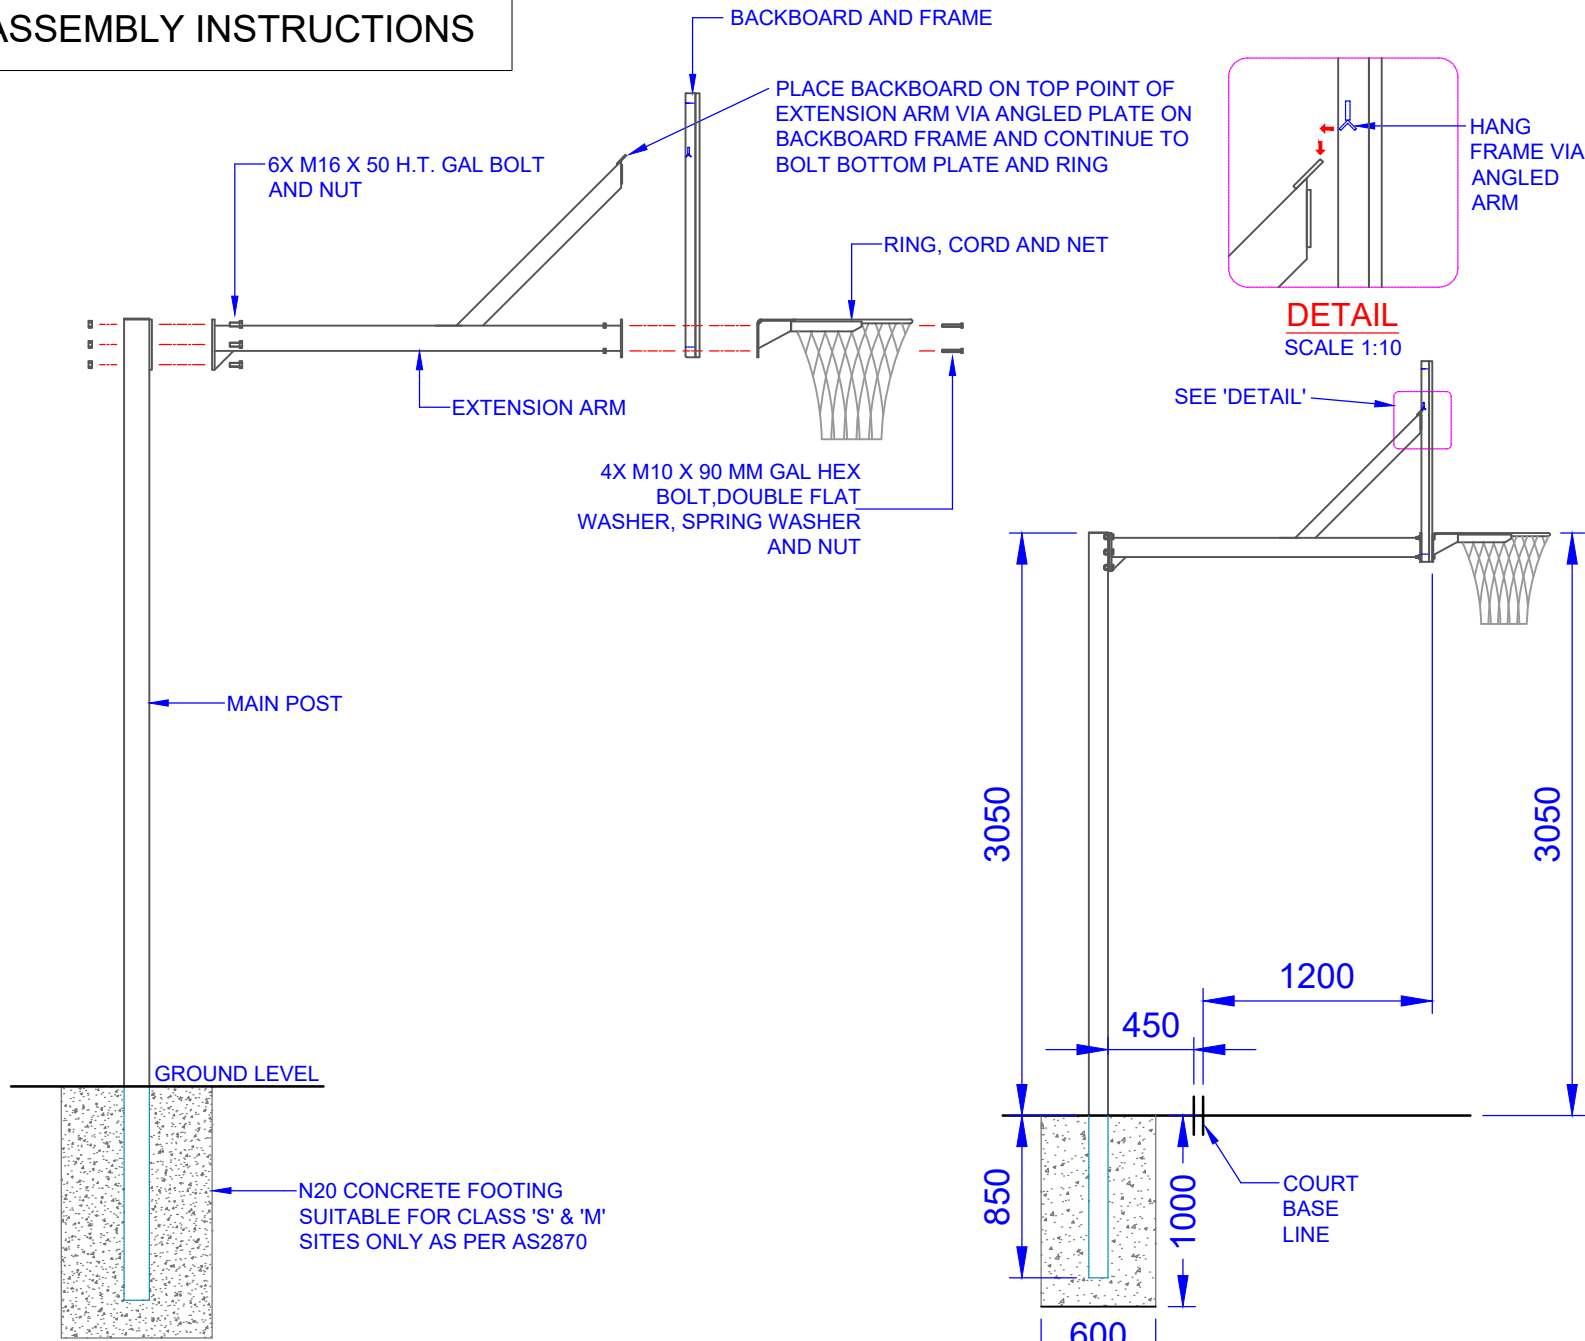

# ASSEMBLY INSTRUCTIONS

SEE 'DETAIL'

**S100 BASKETBALL TOWER**  
SCALE 1:30

**TOWER POSITION**  
SCALE 1:40

# COMPONENTS

QTY	ITEM
1	MAIN POST
1	EXTENSION ARM
1	BACKBOARD AND FRAME
1	RING, CORD AND NET
6	M16 X 50 H.T. GAL HEX BOLT, FLAT WASHER (X2), S/WASHER AND NUT
4	M10 X 90 MM GAL HEX BOLT, SPRING WASHER, DOUBLE FLAT WASHER & NUT
-	-
-	-
-	-
-	-
-	-
-	-

TITLE:

**S100 BASKETBALL TOWER**

DRAWING NUMBER:

S100 ASSEMBLY

WEIGHT:

CUBIC MEASURE

**Oz Ring Pty Ltd**

Trading as: