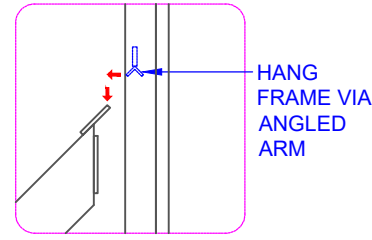

# ASSEMBLY INSTRUCTIONS

SEE 'DETAIL'

**S100 BASKETBALL TOWER**  
SCALE 1:30

**TOWER POSITION**  
SCALE 1:40

# COMPONENTS

QTY	ITEM
1	MAIN POST
1	EXTENSION ARM
1	BACKBOARD AND FRAME
1	RING, CORD AND NET
6	M16 X 50 H.T. GAL HEX BOLT, FLAT WASHER (X2), S/WASHER AND NUT
4	M10 X 90 MM GAL HEX BOLT, SPRING WASHER, DOUBLE FLAT WASHER & NUT
-	-
-	-
-	-
-	-
-	-
-	-

TITLE:

**S100 BASKETBALL TOWER**

DRAWING NUMBER:

S100 ASSEMBLY

WEIGHT:

CUBIC MEASURE

**Oz Ring Pty Ltd**

Trading as: