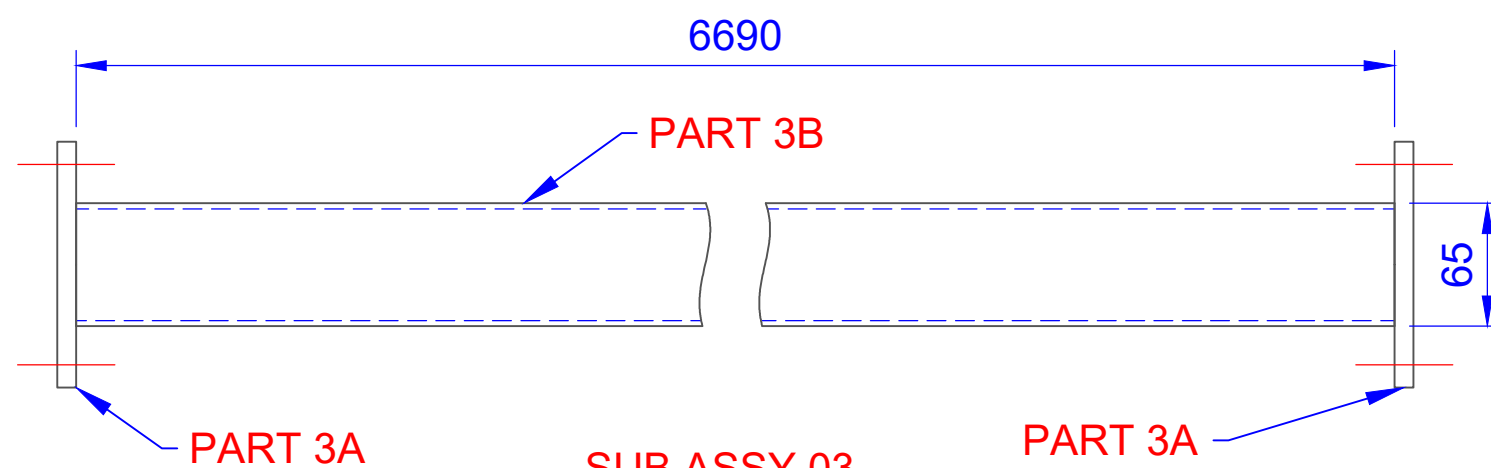

### CUTTING LIST

FOR ONE PAIR OF TENNIS POSTS

PART	QTY	MATERIAL	LENGTH	TOTAL
3A	2	130 X 75 X 10 MM M/S PLATE	-	-
3B	1	65 X 65 X 3 MM SHS GAL	6690 MM	6690 MM

**SUB ASSY 03**  
**SUPPORT BAR**  
QTY - 01

GENERAL TOLERANCES APPLY UNLESS OTHERWISE STATED	0-250mm	250-500 mm	>500 mm
MACHINED COMPONENTS	±0.02 mm	±0.05 mm	±0.1 mm
FABRICATED COMPONENTS	±1.00 mm	±1.00 mm	±2.00 mm

TITLE: **PBR-F RATCHET WINDER**  
**FREE STANDING PICKLEBALL POSTS**

DRAWING NUMBER: SUB ASSY 03 SUPPORT BAR

DRAWN BY: UMESH      CHECKED BY: UMESH

DATE: 17/05/2023      SCALE AT A3: 1:4      A3

Oz Ring Pty Ltd  
Trading as:  
**Play Hard Sports Equipment**  
ABN 79 066 094 559  
24 Ern Harley Drive  
Burleigh Heads Qld 4220  
Phone: (07) 5593 4494  
Fax: (07) 5593 4338  
Website: [www.playhardsports.com.au](http://www.playhardsports.com.au)  
Email: [email@playhardsports.com.au](mailto:email@playhardsports.com.au)