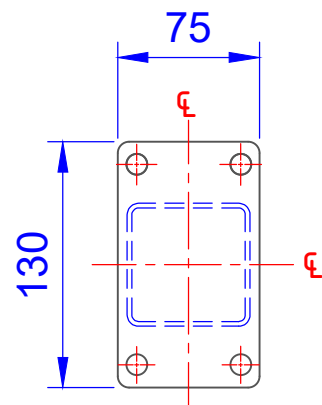

### CUTTING LIST

FOR ONE PAIR OF TENNIS POSTS

PART	QTY	MATERIAL	LENGTH	TOTAL
3A	2	130 X 75 X 10 MM M/S PLATE	-	-
3B	1	65 X 65 X 3 MM SHS GAL	6690 MM	6690 MM

**SUB ASSY 03**  
**SUPPORT BAR**  
QTY - 01

GENERAL TOLERANCES APPLY UNLESS OTHERWISE STATED	0-250mm	250-500 mm	>500 mm
MACHINED COMPONENTS	±0.02 mm	±0.05 mm	±0.1 mm
FABRICATED COMPONENTS	±1.00 mm	±1.00 mm	±2.00 mm

TITLE: **PBR-F RATCHET WINDER**  
**FREE STANDING PICKLEBALL POSTS**

DRAWING NUMBER: SUB ASSY 03 SUPPORT BAR

DRAWN BY: UMESH      CHECKED BY: UMESH

DATE: 17/05/2023      SCALE AT A3: 1:4      A3

Oz Ring Pty Ltd  
Trading as:  
**Play Hard Sports Equipment**  
ABN 79 066 094 559  
24 Ern Harley Drive  
Burleigh Heads Qld 4220  
Phone: (07) 5593 4494  
Fax: (07) 5593 4338  
Website: [www.playhardsports.com.au](http://www.playhardsports.com.au)  
Email: [email@playhardsports.com.au](mailto:email@playhardsports.com.au)