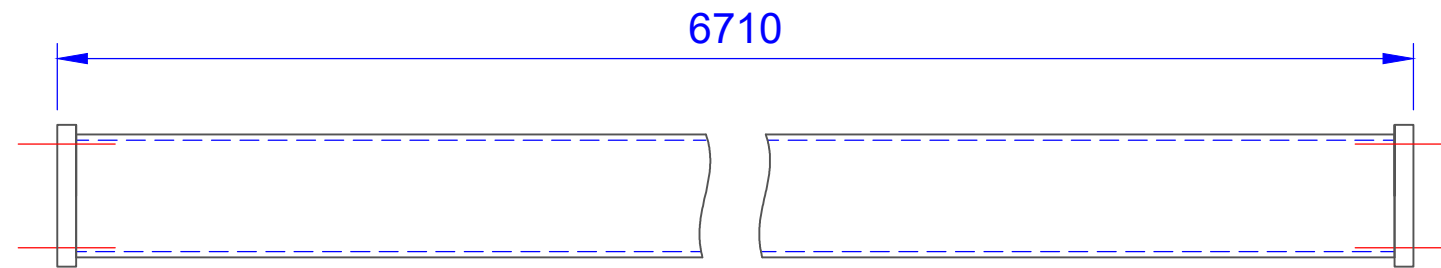

### CUTTING LIST

FOR ONE PAIR OF TENNIS POSTS

PART	QTY	MATERIAL	LENGTH	TOTAL
3A	2	130 X 75 X 10 MM M/S PLATE	-	-
3B	1	65 X 65 X 3 MM SHS GAL	6690 MM	6690 MM

**SUB ASSY 03**  
**SUPPORT BAR**  
QTY - 01

GENERAL TOLERANCES APPLY UNLESS OTHERWISE STATED	0-250mm	250-500 mm	>500 mm
MACHINED COMPONENTS	±0.02 mm	±0.05 mm	±0.1 mm
FABRICATED COMPONENTS	±1.00 mm	±1.00 mm	±2.00 mm