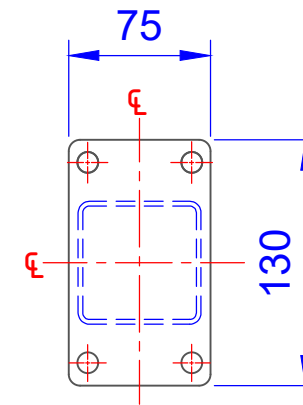

### CUTTING LIST

FOR ONE PAIR OF TENNIS POSTS

PART	QTY	MATERIAL	LENGTH	TOTAL
3A	2	130 X 75 X 10 MM M/S PLATE	-	-
3B	1	65 X 65 X 3 MM SHS GAL	6690 MM	6690 MM

**SUB ASSY 03**  
**SUPPORT BAR**  
QTY - 01

GENERAL TOLERANCES APPLY UNLESS OTHERWISE STATED	0-250mm	250-500 mm	>500 mm
MACHINED COMPONENTS	±0.02 mm	±0.05 mm	±0.1 mm
FABRICATED COMPONENTS	±1.00 mm	±1.00 mm	±2.00 mm

TITLE: **PBR-F RATCHET WINDER**  
**FREE STANDING PICKLEBALL POSTS**

DRAWING NUMBER: SUB ASSY 03 SUPPORT BAR

DRAWN BY: UMESH      CHECKED BY: UMESH

DATE: 17/05/2023      SCALE AT A3: 1:4      A3

Oz Ring Pty Ltd  
Trading as:  
**Play Hard Sports Equipment**  
ABN 79 066 094 559  
24 Ern Harley Drive  
Burleigh Heads Qld 4220  
Phone: (07) 5593 4494  
Fax: (07) 5593 4338  
Website: [www.playhardsports.com.au](http://www.playhardsports.com.au)  
Email: [email@playhardsports.com.au](mailto:email@playhardsports.com.au)