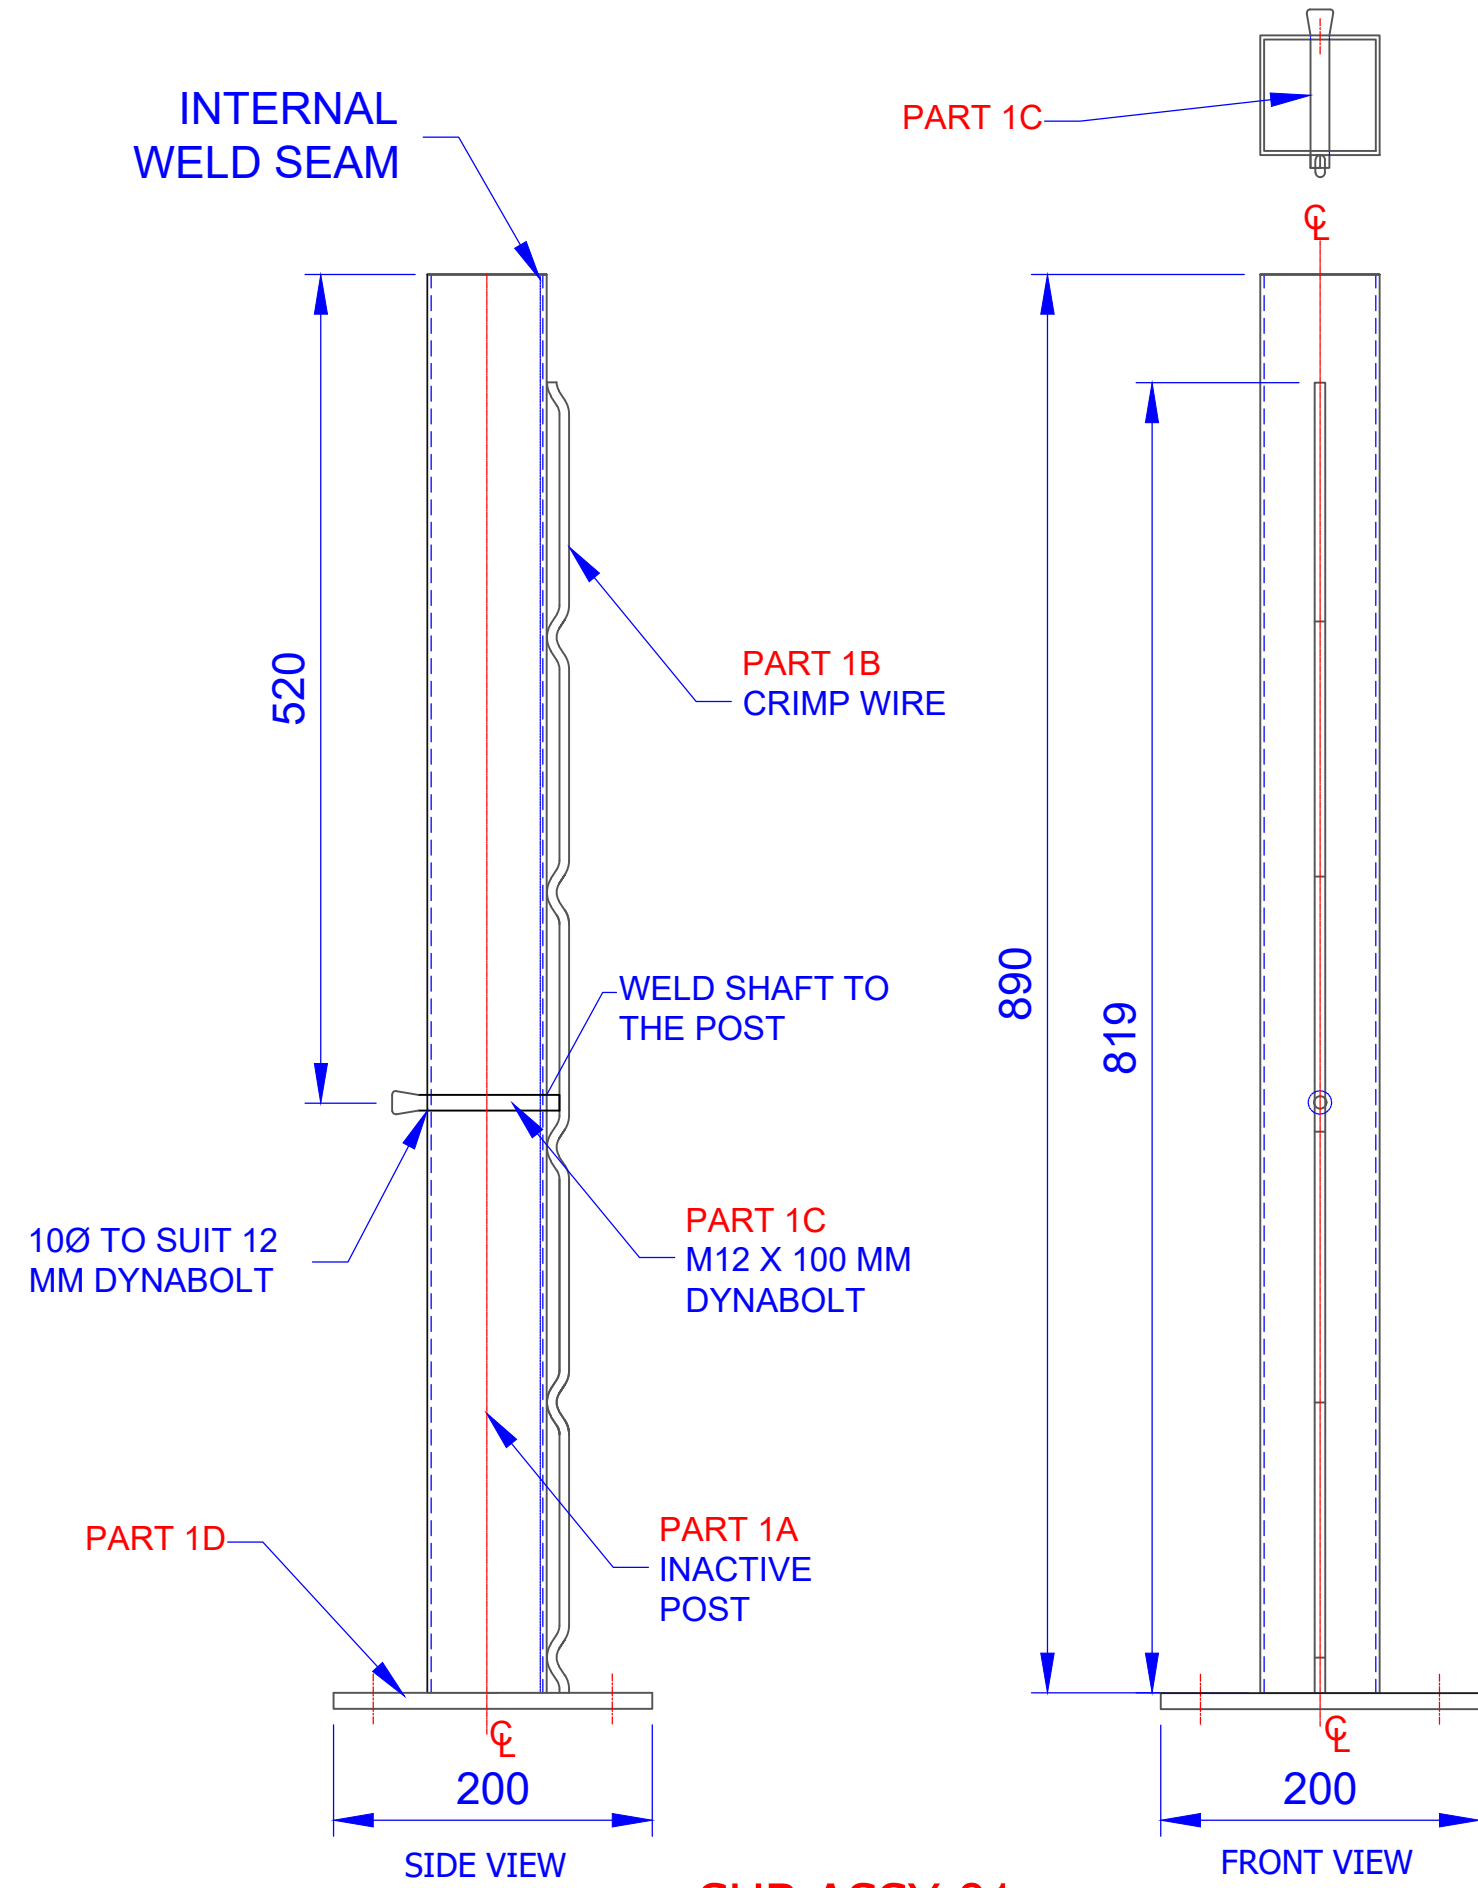

## PARTS LIST FOR ONE PAIR

PART	QTY	MATERIAL	LENGTH	TOTAL
1A	1	75 X 75 X 2.5 MM SHS ULTRASPEC GAL	890 MM	890 MM
1B	1	6 MM DIA CRIMP WIRE	819 MM	819 MM
1C	1	M12 X 100 MM DYNABOLT	-	-
1D	1	200 X 10 MM M/S FLAT (PROFILE)	200 MM	200 MM

**SUB ASSY 01  
INACTIVE POST**

TITLE: PBR-BP RATCHET WINDER PICKLEBALL POSTS ON BASE PLATE			
DRAWING NUMBER: SUB ASSY 01 - INACTIVE POST			
DRAWN BY: TB	SCALE AT A3: 1:10		
DRAWN DATE: 20/4/2021	REVISION: 16/2/2022	<b>A3</b>	