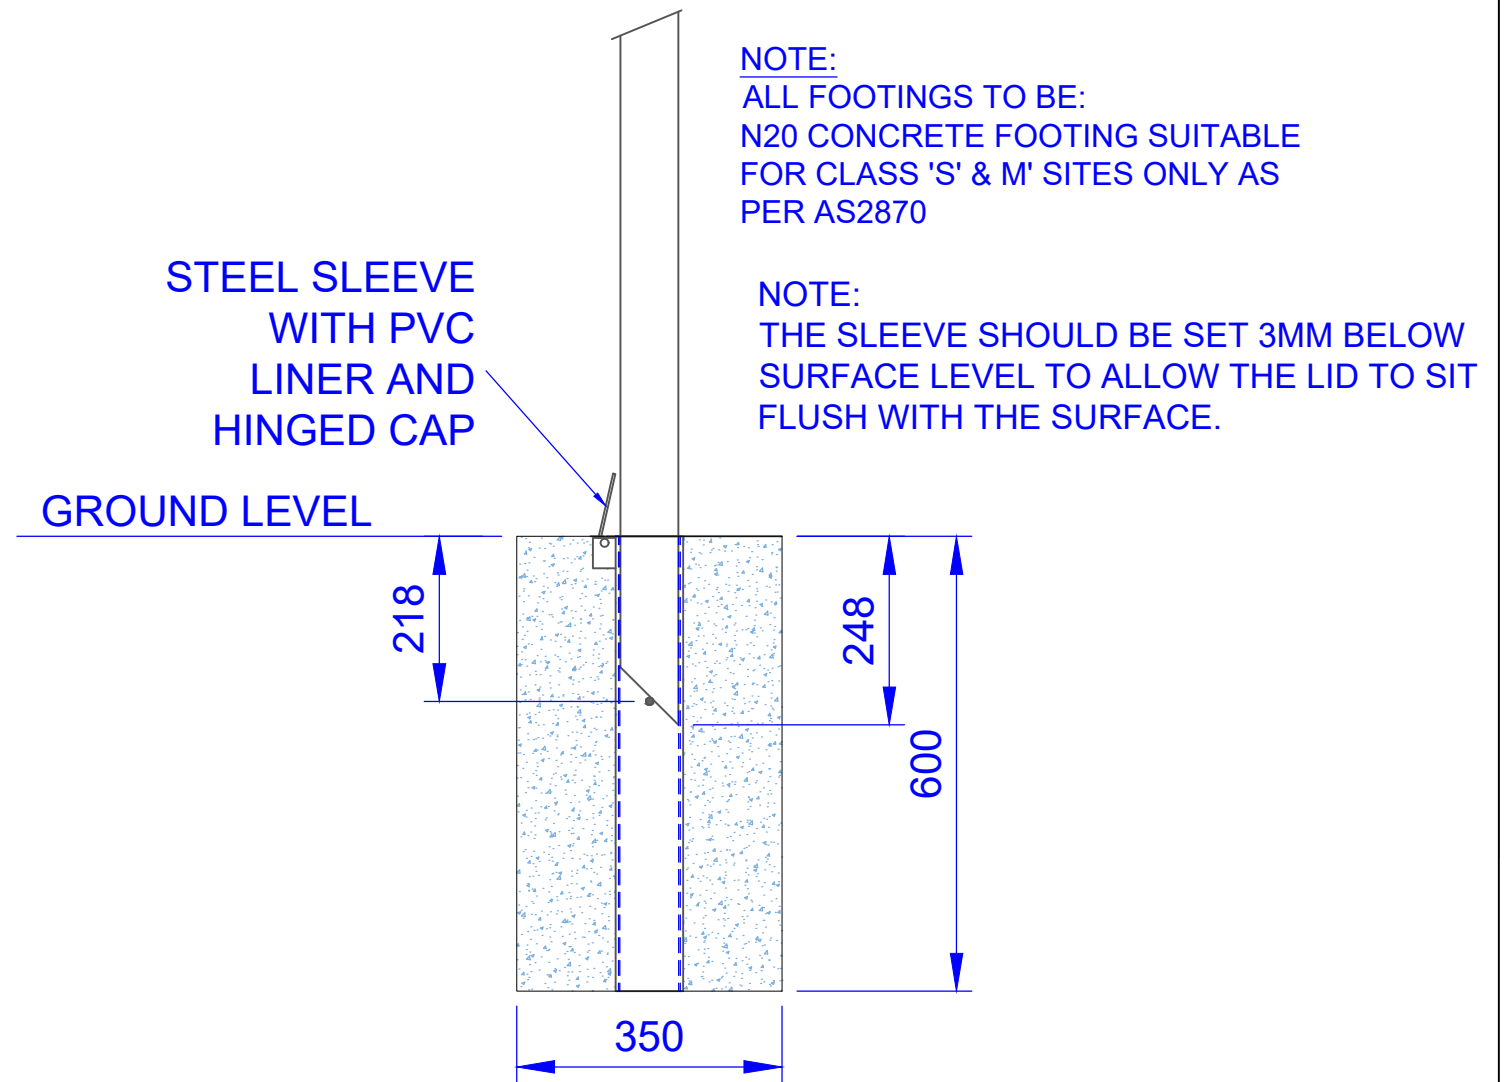

SLEEVE OPTION:
ES76 PVC SLEEVE WITH EL76 LOOSE CAP

SLEEVE OPTION:
EHC76 STEEL SLEEVE WITH HINGED CAP

QTY	ITEM DESCRIPTION
1	BASE POLE (1.77M LONG)
1	TELESCOPIC POLE (1.857M LONG)
1	NRa NETBALL RING
1	NETBALL NET, CORD & INSTRUCTIONS
1	M12 X 20 MM LOBE KNOB
1	NS76T COLLAR
2	M10 X 90 MM GAL BOLT, WASHER AND NYLOC NUT
OPTIONS FOR SLEEVES	
1	ES76 SLEEVE AND EL76 CAP
1	EHC76 STEEL SLEEVE WITH HINGED CAP

TITLE:	NS76T NETBALL TOWER
DRAWING NUMBER:	ASSEMBLY
WEIGHT:	-
CUBIC MEASURE:	-

Oz Ring Pty Ltd
Trading as:
Play Hard Sports Equipment
ABN 79 066 094 559
24 Ern Harley Drive
Burleigh Heads Qld 4220
Phone: (07) 5593 4494
Fax: (07) 5593 4338
Website: www.playhardsports.com.au
Email: email@playhardsports.com.au