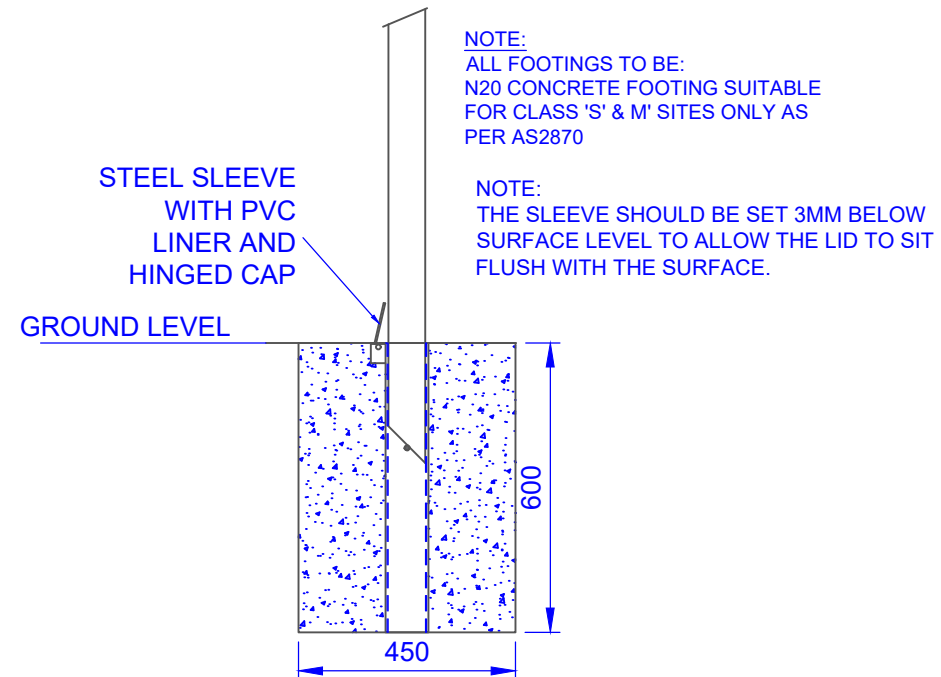

SLEEVE & CAP

HINGED SLEEVE

COMPONENTS

QTY	ITEM
1	MAIN POST
1	NR76 NETBALL RING WITH NET AND CORD
2	M8 X 30 MM S/S SOCKET HEAD COUNTERSUNK CAP SCREWS
OPTIONS	
1	ES76 - SLEEVE & EL76 - CAP
1	EHC76 - STEEL SLEEVE WITH HINGED LID