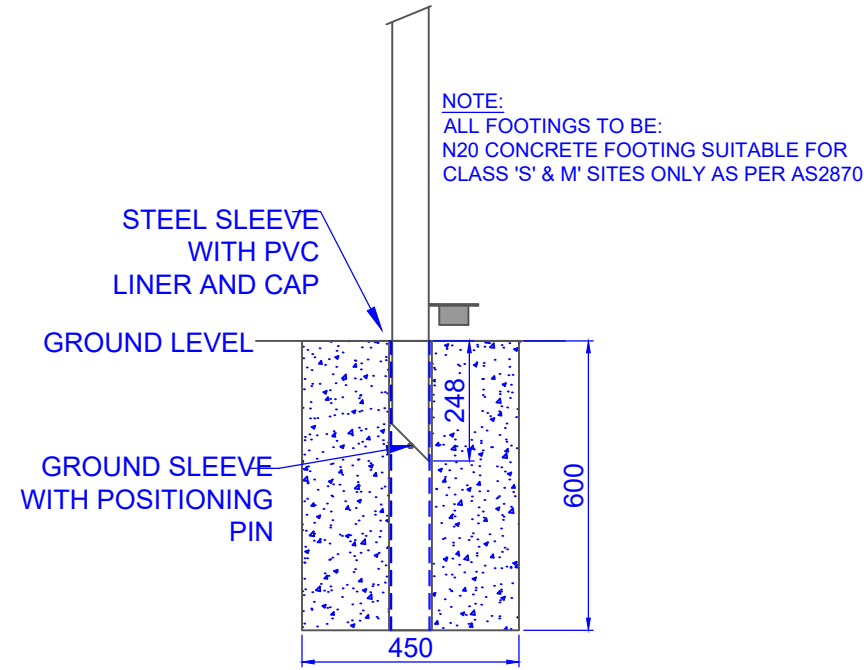

SLEEVE & CAP

HINGED SLEEVE

COMPONENTS

QTY	ITEM
1	MAIN POST
1	NR76 NETBALL RING WITH NET AND CORD
2	M8 X 30 MM S/S SOCKET HEAD COUNTERSUNK CAP SCREWS
OPTIONS	
1	ES76 - SLEEVE & EL76 - CAP
1	EHC76 - STEEL SLEEVE WITH HINGED LID