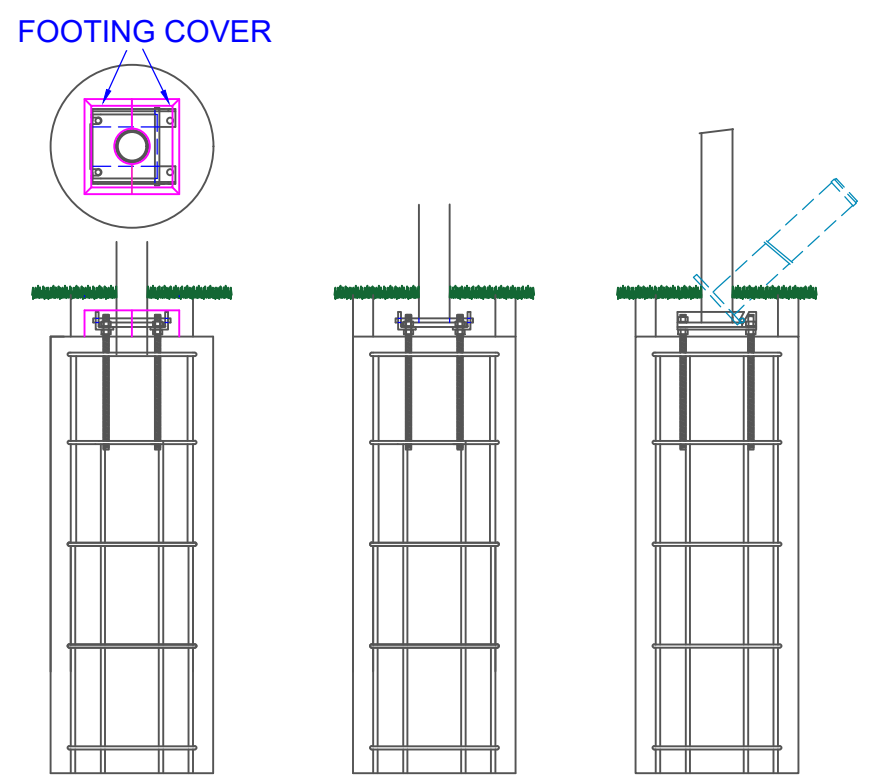

ASSEMBLY INSTRUCTIONS

PLACEMENT OF POST SPIGOT WITH GOAL POSTS INTO FOOTING CAGES

COMPONENTS	
ONE END ONLY	
QTY	ITEM
4	MAIN GOAL POST 127 OD
4	EXTENSION POST 127 OD
2	CROSS BAR
4	CROSS BAR CLAMPS
4	POST HINGE SPIGOTS
4	FOOTING CAGE
8	ANGLE IRON HINGE BRACKETS
8	HALF DIRT COVERS
16	M20 GAL NUTS AND GAL WASHER
24	10g X 35 MM PAN HEAD METAL SCREW
4	M10 X 85 MM CUPHEAD BOLT & NUT
4	M10 X 50 MM CUPHEAD BOLT & NUT
-	-

TITLE: LU16 RUGBY GOAL POSTS

DRAWING NUMBER: LU16 ASSEMBLY 2

WEIGHT: - CUBIC MEASURE: -

Oz Ring Pty Ltd
 Trading as:
Play Hard Sports Equipment
 ABN 79 066 094 559
 24 Ern Harley Drive
 Burleigh Heads Qld 4220
 Phone: (07) 5593 4494
 Fax: (07) 5593 4338
 Website: www.playhardsports.com.au
 Email: email@playhardsports.com.au