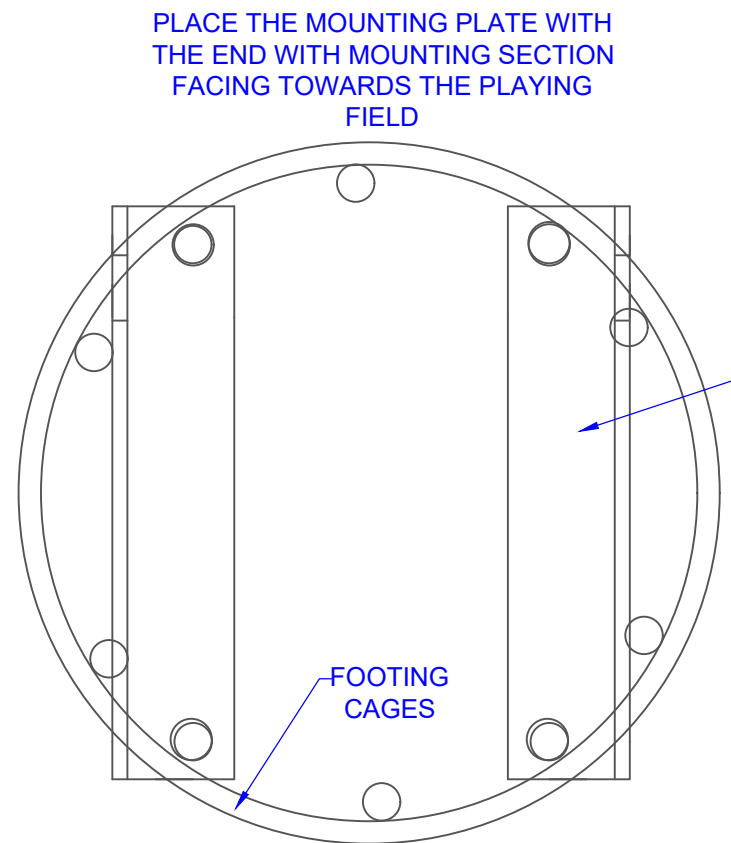

ASSEMBLY INSTRUCTIONS

PLACEMENT OF POST SPIGOT WITH GOAL POSTS INTO FOOTING CAGES

COMPONENTS	
ONE END ONLY	
QTY	ITEM
4	MAIN GOAL POST 127 OD
4	EXTENSION POST 127 OD
2	CROSS BAR
4	CROSS BAR CLAMPS
4	POST HINGE SPIGOTS
4	FOOTING CAGE
8	ANGLE IRON HINGE BRACKETS
8	HALF DIRT COVERS
16	M20 GAL NUTS AND GAL WASHER
24	10g X 35 MM PAN HEAD METAL SCREW
4	M10 X 85 MM CUPHEAD BOLT & NUT
4	M10 X 50 MM CUPHEAD BOLT & NUT
-	-

TITLE: LU16 RUGBY GOAL POSTS

DRAWING NUMBER: LU16 ASSEMBLY 2

WEIGHT: - CUBIC MEASURE: -

Oz Ring Pty Ltd
 Trading as:
Play Hard Sports Equipment
 ABN 79 066 094 559
 24 Ern Harley Drive
 Burleigh Heads Qld 4220
 Phone: (07) 5593 4494
 Fax: (07) 5593 4338
 Website: www.playhardsports.com.au
 Email: email@playhardsports.com.au