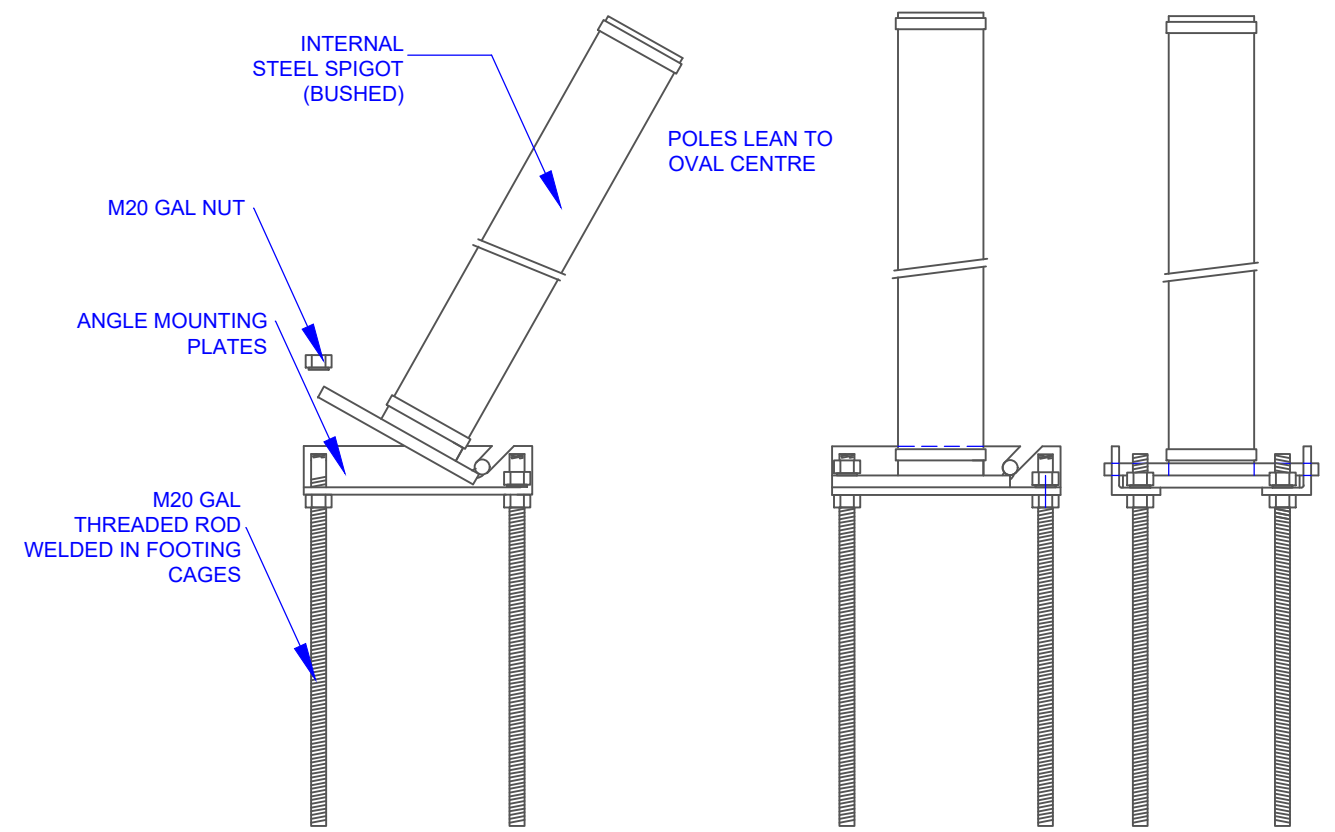

ASSEMBLY INSTRUCTIONS

PLACEMENT OF POST SPIGOT WITH GOAL POSTS INTO FOOTING CAGES

COMPONENTS	
ONE END ONLY	
QTY	ITEM
4	MAIN GOAL POST 127 OD
4	EXTENSION POST 127 OD
2	CROSS BAR
4	CROSS BAR CLAMPS
4	POST HINGE SPIGOTS
4	FOOTING CAGE
8	ANGLE IRON HINGE BRACKETS
8	HALF DIRT COVERS
16	M20 GAL NUTS AND GAL WASHER
24	10g X 35 MM PAN HEAD METAL SCREW
4	M10 X 85 MM CUPHEAD BOLT & NUT
4	M10 X 50 MM CUPHEAD BOLT & NUT
-	-

TITLE: LU16 RUGBY GOAL POSTS

DRAWING NUMBER: LU16 ASSEMBLY 2

WEIGHT: - CUBIC MEASURE: -

Oz Ring Pty Ltd
 Trading as:
Play Hard Sports Equipment
 ABN 79 066 094 559
 24 Ern Harley Drive
 Burleigh Heads Qld 4220
 Phone: (07) 5593 4494
 Fax: (07) 5593 4338
 Website: www.playhardsports.com.au
 Email: email@playhardsports.com.au