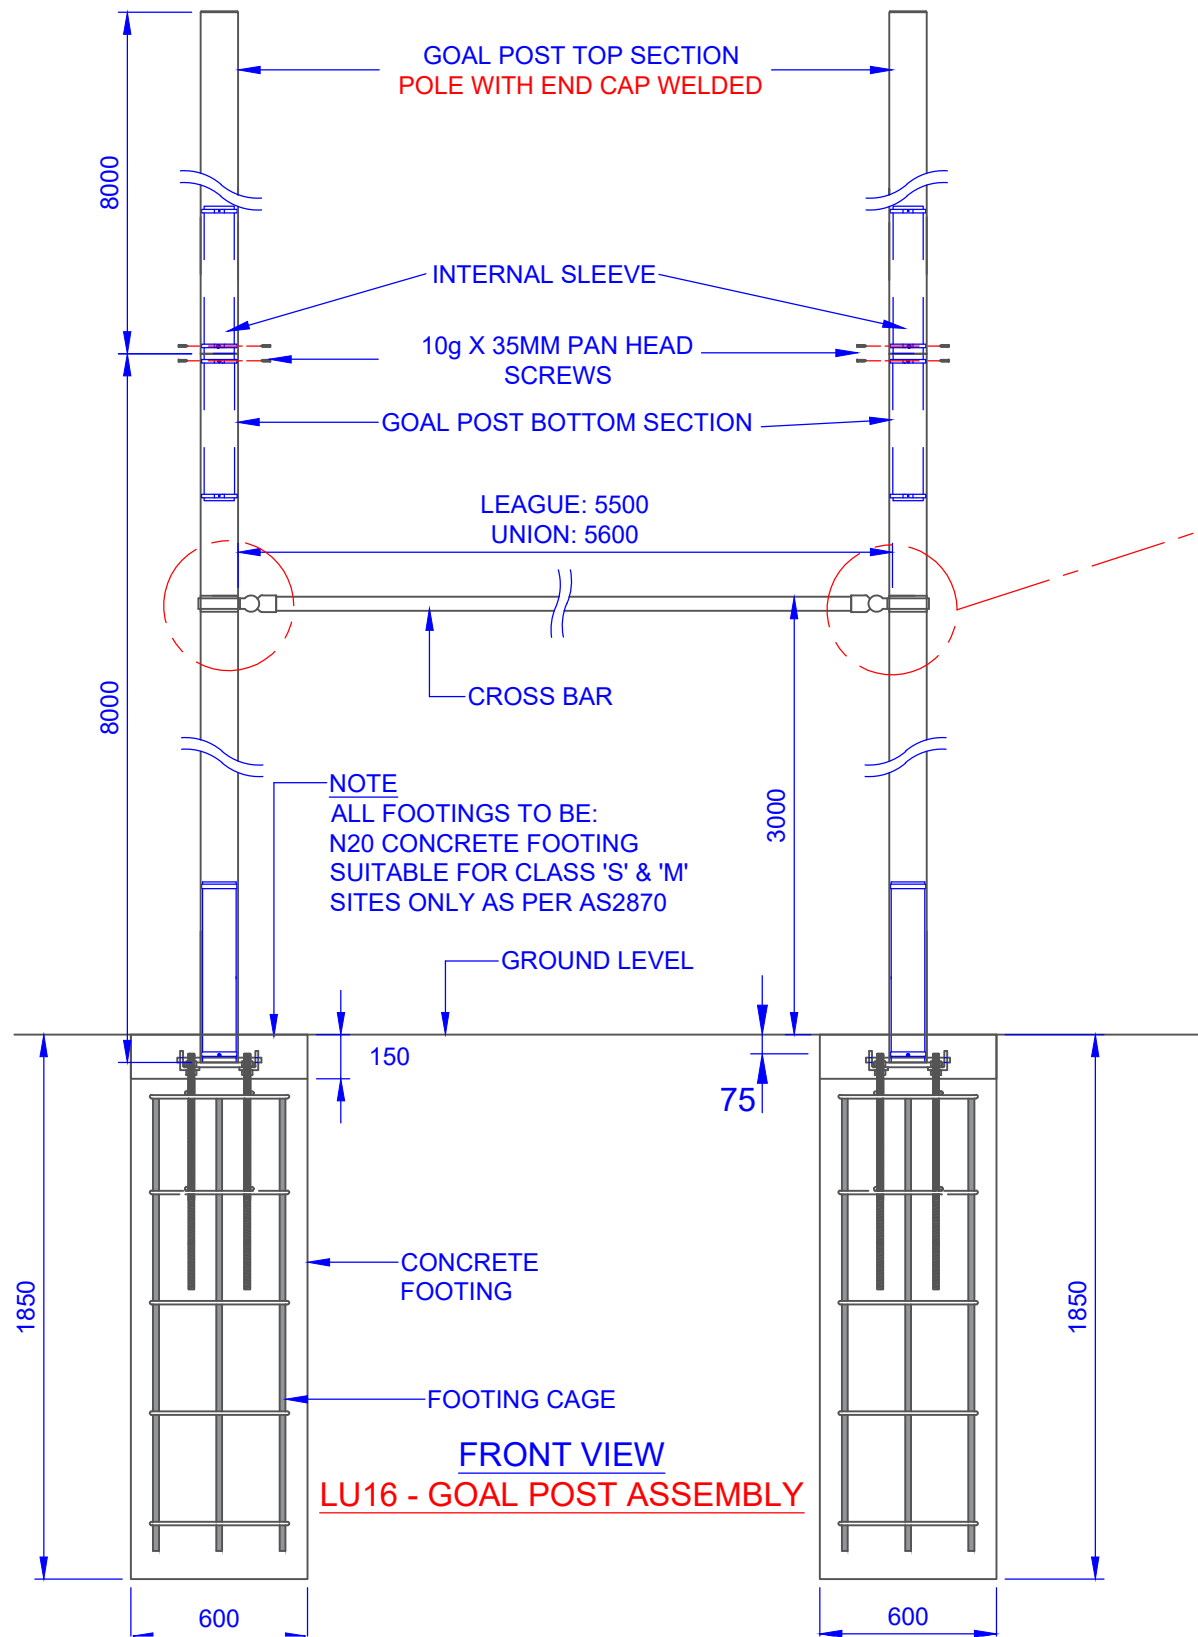

ASSEMBLY INSTRUCTIONS

COMPONENTS

QTY	ITEM
4	MAIN GOAL POST 127 OD
4	EXTENSION POST 127 OD
2	CROSS BAR
4	CROSS BAR CLAMPS
4	POST HINGE SPIGOTS
4	FOOTING CAGE
8	ANGLE IRON HINGE BRACKETS
8	HALF DIRT COVERS
16	M20 GAL NUTS AND GAL WASHER
24	10g X 35 MM PAN HEAD METAL SCREW
4	M10 X 85 MM CUPHEAD BOLT & NUT
4	M10 X 50 MM CUPHEAD BOLT & NUT
-	-

TITLE:
LU16 RUGBY GOAL POSTS

DRAWING NUMBER:
LU16 ASSEMBLY

WEIGHT: - CUBIC MEASURE -

Oz Ring Pty Ltd
Trading as:
Play Hard Sports Equipment
ABN 79 066 094 559
24 Ern Harley Drive
Burleigh Heads Qld 4220
Phone: (07) 5593 4494
Fax: (07) 5593 4338
Website: www.playhardsports.com.au
Email: email@playhardsports.com.au