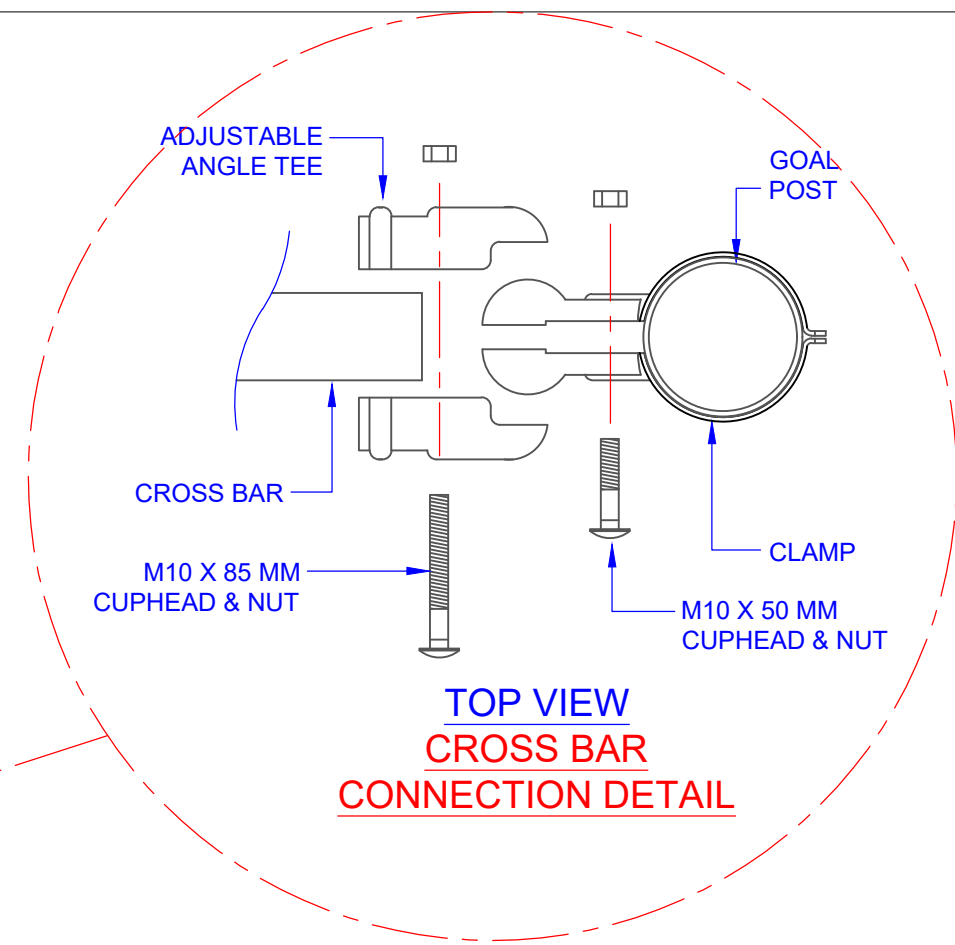

ASSEMBLY INSTRUCTIONS

COMPONENTS

QTY	ITEM
4	MAIN GOAL POST 127 OD
4	EXTENSION POST 127 OD
2	CROSS BAR
4	CROSS BAR CLAMPS
4	POST HINGE SPIGOTS
4	FOOTING CAGE
8	ANGLE IRON HINGE BRACKETS
8	HALF DIRT COVERS
16	M20 GAL NUTS AND GAL WASHER
24	10g X 35 MM PAN HEAD METAL SCREW
4	M10 X 85 MM CUPHEAD BOLT & NUT
4	M10 X 50 MM CUPHEAD BOLT & NUT
-	-

TITLE:
LU16 RUGBY GOAL POSTS

DRAWING NUMBER:
LU16 ASSEMBLY

WEIGHT: - CUBIC MEASURE -

Oz Ring Pty Ltd
Trading as:
Play Hard Sports Equipment
ABN 79 066 094 559
24 Ern Harley Drive
Burleigh Heads Qld 4220
Phone: (07) 5593 4494
Fax: (07) 5593 4338
Website: www.playhardsports.com.au
Email: email@playhardsports.com.au