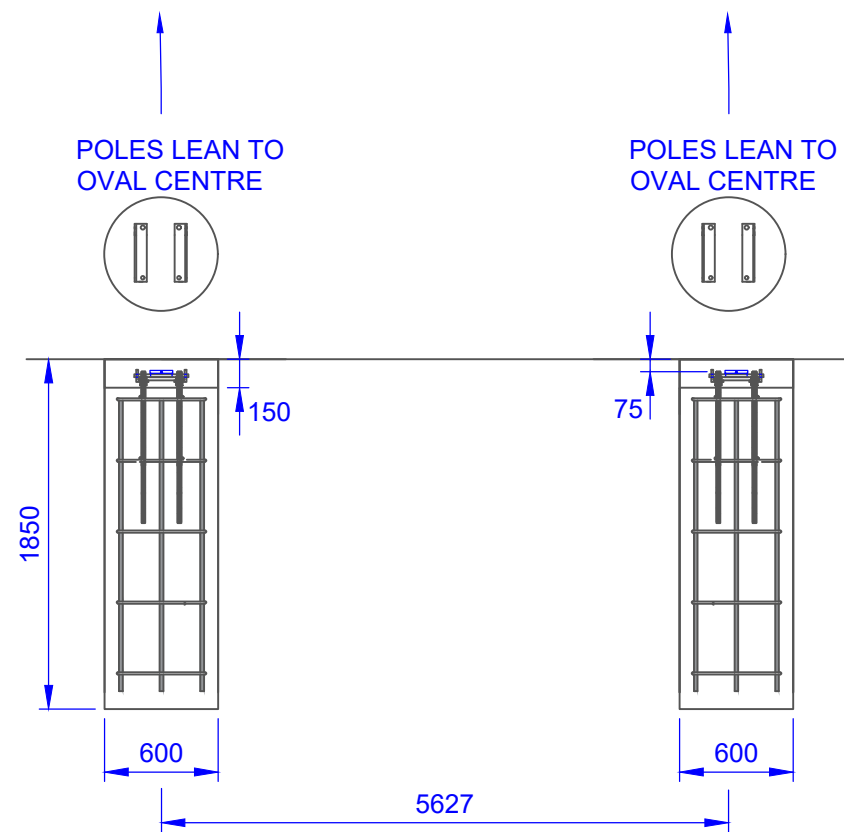

ASSEMBLY INSTRUCTIONS

COMPONENTS

QTY	ITEM
4	MAIN GOAL POST 127 OD
4	EXTENSION POST 127 OD
2	CROSS BAR
4	CROSS BAR CLAMPS
4	POST HINGE SPIGOTS
4	FOOTING CAGE
8	ANGLE IRON HINGE BRACKETS
8	HALF DIRT COVERS
16	M20 GAL NUTS AND GAL WASHER
24	10g X 35 MM PAN HEAD METAL SCREW
4	M10 X 85 MM CUPHEAD BOLT & NUT
4	M10 X 50 MM CUPHEAD BOLT & NUT
-	-

TITLE:
LU16 RUGBY GOAL POSTS

DRAWING NUMBER:
LU16 ASSEMBLY

WEIGHT: - CUBIC MEASURE -

Oz Ring Pty Ltd
Trading as:
Play Hard Sports Equipment
ABN 79 066 094 559
24 Ern Harley Drive
Burleigh Heads Qld 4220
Phone: (07) 5593 4494
Fax: (07) 5593 4338
Website: www.playhardsports.com.au
Email: email@playhardsports.com.au