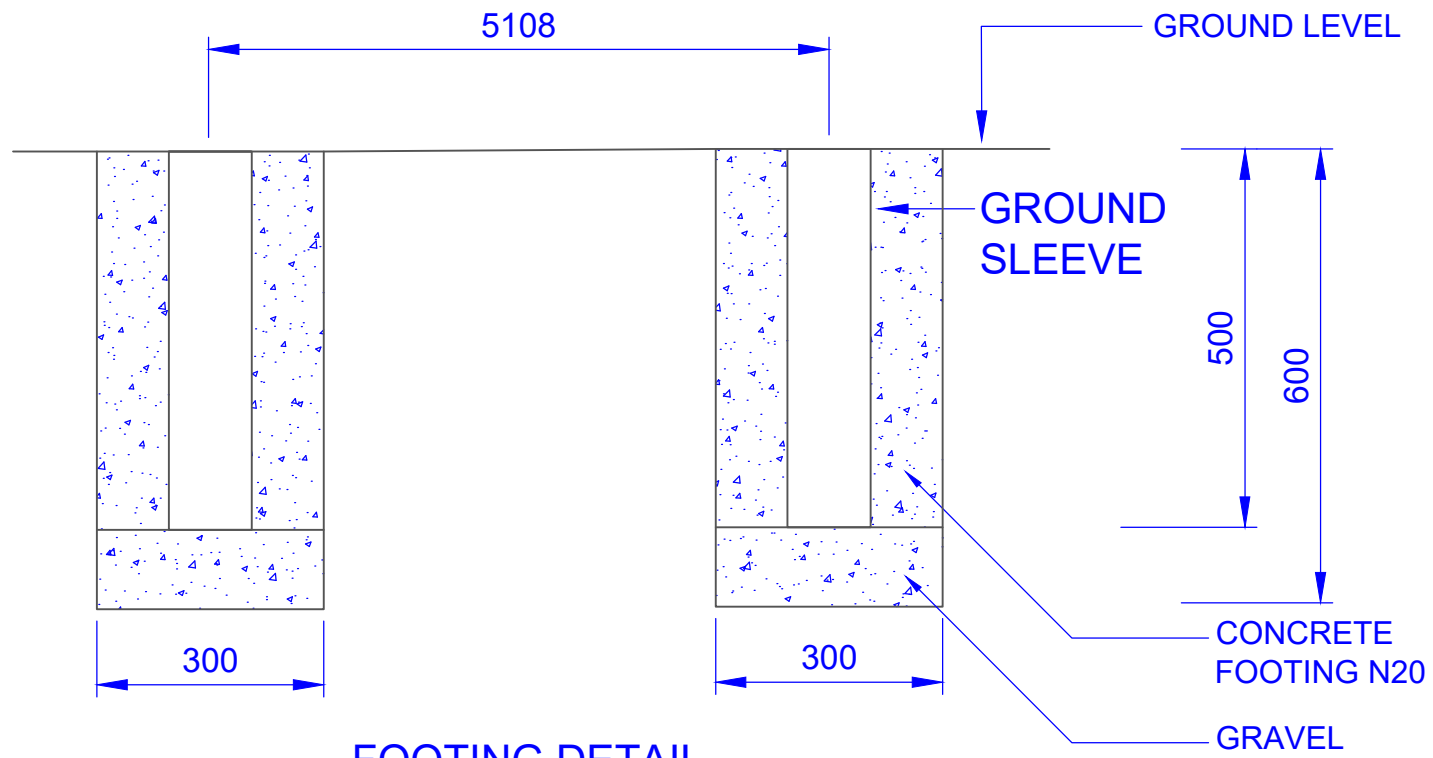

# COMPONENTS

ONE PAIR

QTY	ITEM
4	100 PVC (110 OD) 500 MM

**FOOTING DETAIL  
FRONT VIEW**

TITLE: GALAXY 52br SOCCER GOALS  
(IN-GROUND WITH GROUND BARS)

DRAWING NUMBER:  
GROUND SLEEVE FOOTING DETAILS

Oz Ring Pty Ltd  
Trading as:  
Play Hard Sports Equipment  
ABN 79 066 094 559  
24 Ern Harley Drive  
Burleigh Heads Qld 4220  
Phone: (07) 5593 4494  
Fax: (07) 5593 4338  
Website: [www.playhardsports.com.au](http://www.playhardsports.com.au)  
Email: [email@playhardsports.com.au](mailto:email@playhardsports.com.au)