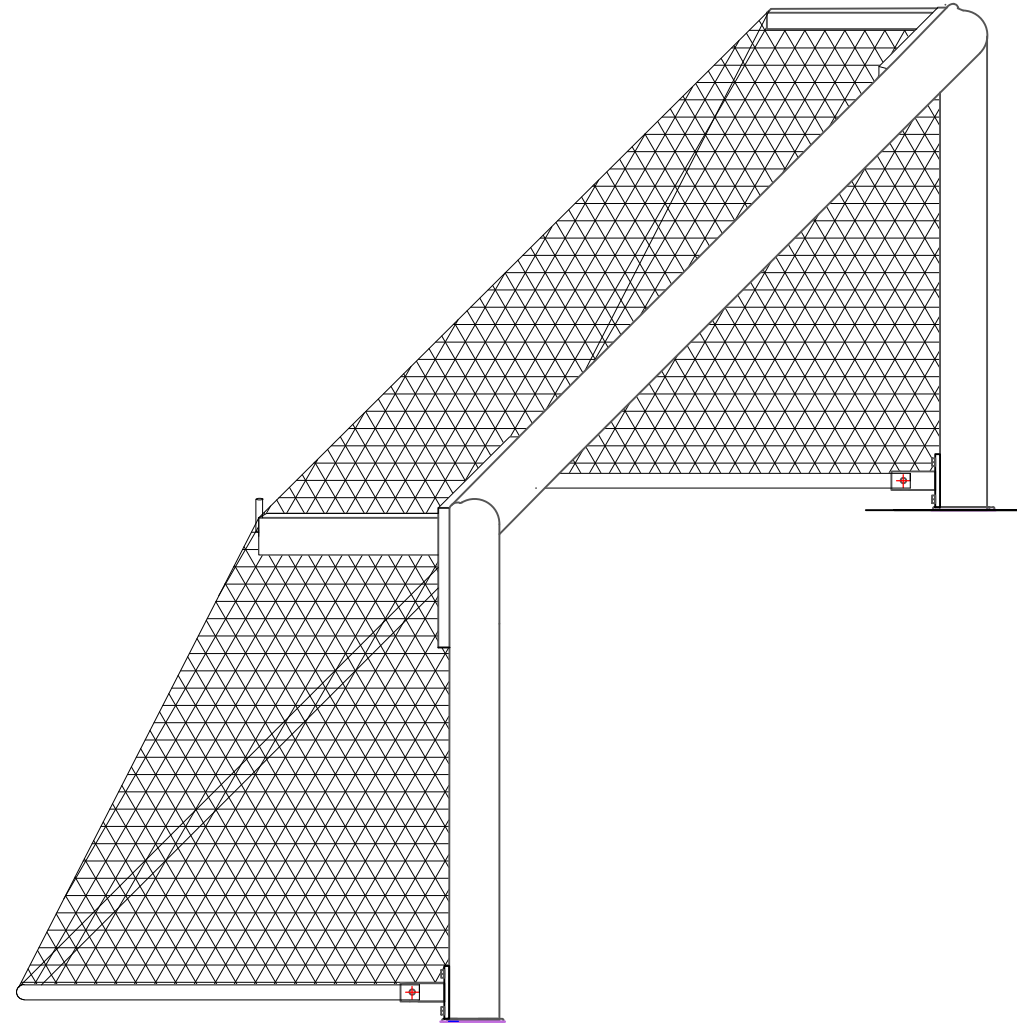

# COMPONENTS

ONE PAIR

QTY	ITEM
4	100 PVC (110 OD) 500 MM

**FOOTING DETAIL  
FRONT VIEW**

TITLE: GALAXY 52br SOCCER GOALS  
(IN-GROUND WITH GROUND BARS)

DRAWING NUMBER:  
GROUND SLEEVE FOOTING DETAILS

Oz Ring Pty Ltd  
Trading as:  
Play Hard Sports Equipment  
ABN 79 066 094 559  
24 Ern Harley Drive  
Burleigh Heads Qld 4220  
Phone: (07) 5593 4494  
Fax: (07) 5593 4338  
Website: [www.playhardsports.com.au](http://www.playhardsports.com.au)  
Email: [email@playhardsports.com.au](mailto:email@playhardsports.com.au)