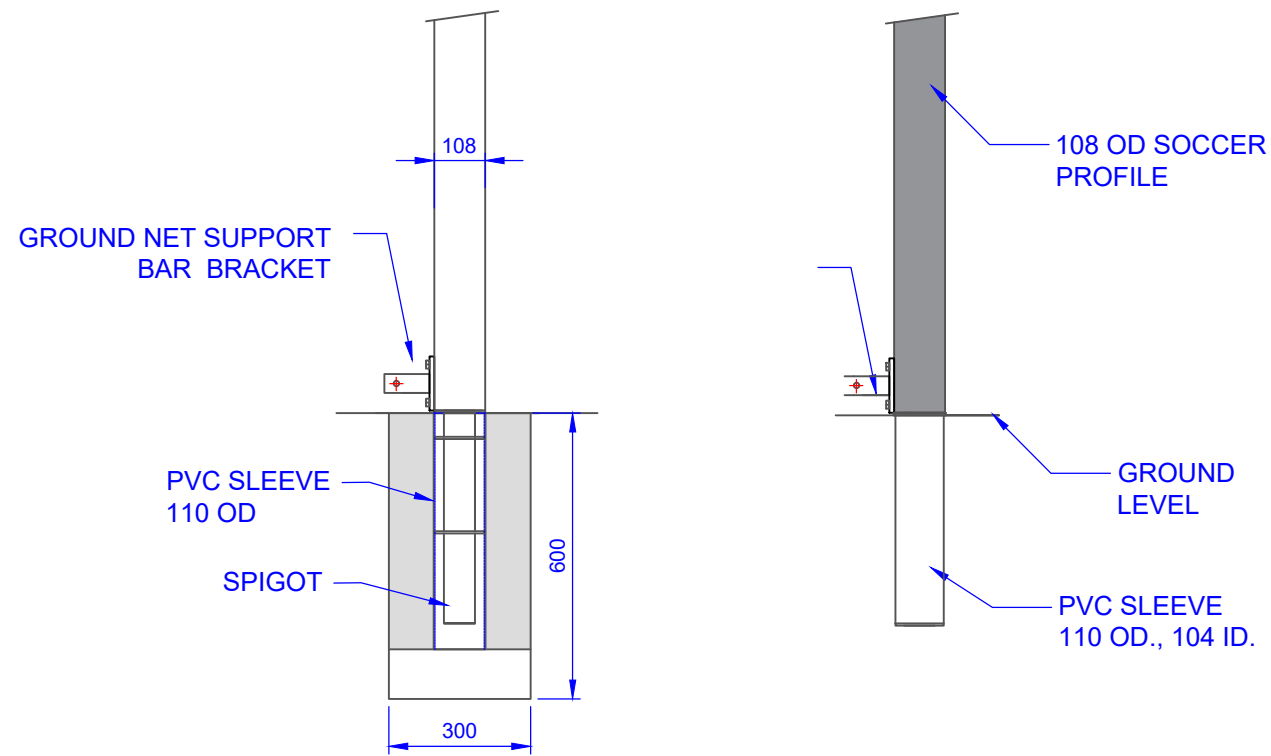

# COMPONENTS

ONE PAIR

QTY	ITEM
4	100 PVC (110 OD) 500 MM

**FOOTING DETAIL  
FRONT VIEW**

TITLE: GALAXY 52br SOCCER GOALS  
(IN-GROUND WITH GROUND BARS)

DRAWING NUMBER:  
GROUND SLEEVE FOOTING DETAILS

Oz Ring Pty Ltd  
Trading as:  
Play Hard Sports Equipment  
ABN 79 066 094 559  
24 Ern Harley Drive  
Burleigh Heads Qld 4220  
Phone: (07) 5593 4494  
Fax: (07) 5593 4338  
Website: [www.playhardsports.com.au](http://www.playhardsports.com.au)  
Email: [email@playhardsports.com.au](mailto:email@playhardsports.com.au)