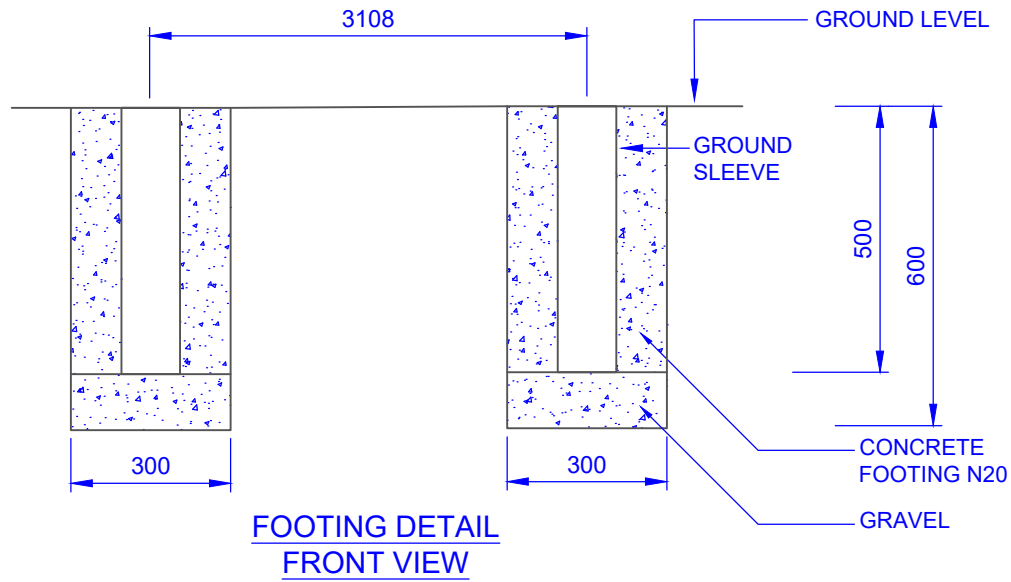

COMPONENTS ONE PAIR

QTY	ITEM
4	100 PVC (110 OD) 500 MM

TITLE: GALAXY 32br
SOCCER GOAL (L FRAME + RAIL)

DRAWING NUMBER:
FOOTING DETAILS

Oz Ring Pty Ltd
Trading as:
Play Hard Sports Equipment
ABN 79 066 094 559
24 Ern Harley Drive
Burleigh Heads Qld 4220
Phone: (07) 5593 4494
Fax: (07) 5593 4338
Website: www.playhardsports.com.au
Email: email@playhardsports.com.au