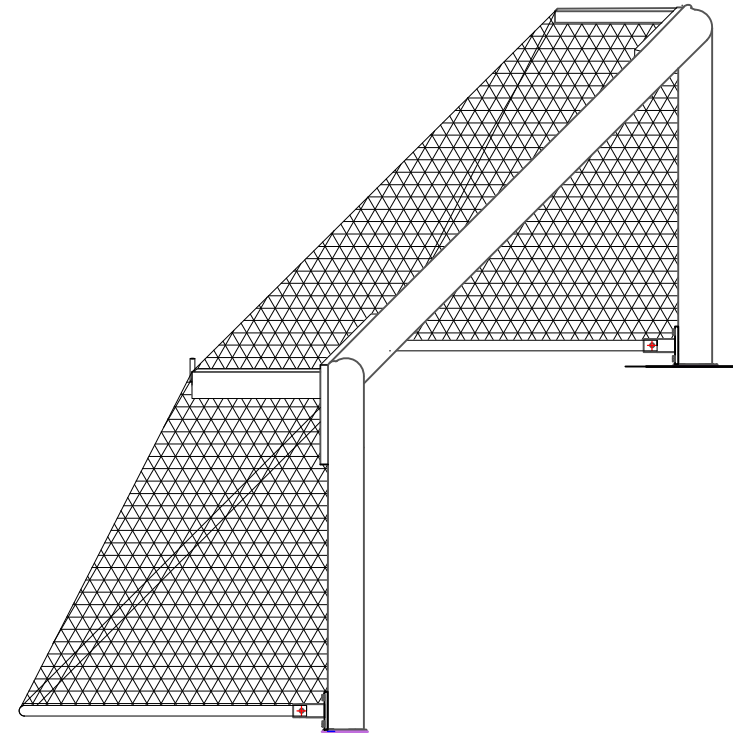

COMPONENTS ONE PAIR

QTY	ITEM
4	100 PVC (110 OD) 500 MM

TITLE: GALAXY 32br
SOCCER GOAL (L FRAME + RAIL)

DRAWING NUMBER:
FOOTING DETAILS

Oz Ring Pty Ltd
Trading as:
Play Hard Sports Equipment
ABN 79 066 094 559
24 Ern Harley Drive
Burleigh Heads Qld 4220
Phone: (07) 5593 4494
Fax: (07) 5593 4338
Website: www.playhardsports.com.au
Email: email@playhardsports.com.au