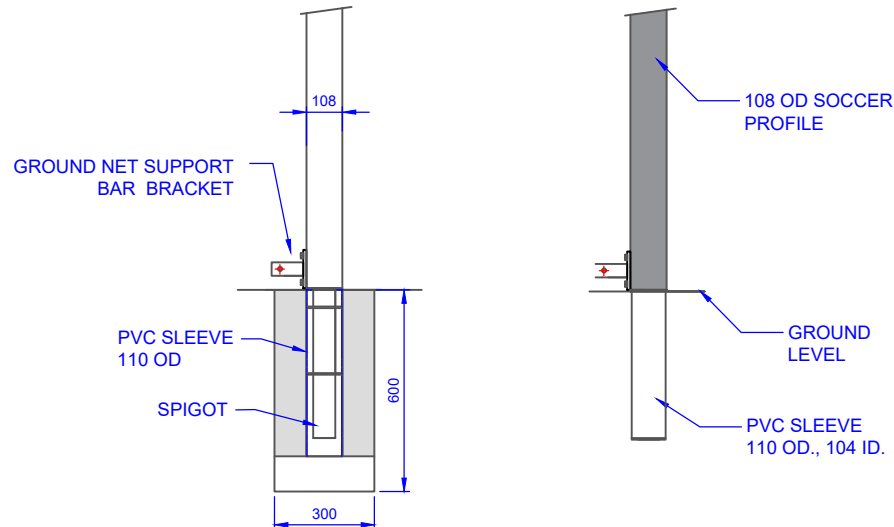

COMPONENTS ONE PAIR

QTY	ITEM
4	100 PVC (110 OD) 500 MM

TITLE: GALAXY 32br
SOCCER GOAL (L FRAME + RAIL)

DRAWING NUMBER:
FOOTING DETAILS

Oz Ring Pty Ltd
Trading as:
Play Hard Sports Equipment
ABN 79 066 094 559
24 Ern Harley Drive
Burleigh Heads Qld 4220
Phone: (07) 5593 4494
Fax: (07) 5593 4338
Website: www.playhardsports.com.au
Email: email@playhardsports.com.au