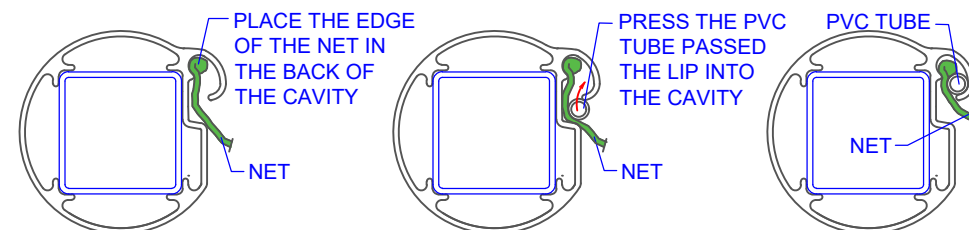

**COMPONENTS**  
ONE PAIR of GOALS

QTY	ITEM
2	CROSS BAR
2	LEFT UPRIGHT WITH SPIGOT
2	RIGHT UPRIGHT WITH SPIGOT
2	REAR GROUND BAR
4	SIDE GROUND BAR
2	CROSS BAR ELBOW - LEFT
2	CROSS BAR ELBOW - RIGHT
2	NET SUPPORT ARM - LEFT
2	NET SUPPORT ARM - RIGHT
2	8 MM PVC TUBE 3100 MM LONG
4	8 MM PVC TUBE 2050 MM LONG
4	GROUND NET SUPPORT BAR BRACKET
20	M10 X 50 MM S/S HEX HEAD BOLT, WASHER & S/WASHER
8	M8 X 50 MM S/S HEX HEAD BOLT, WASHER & NYLOC NUT
2	NET 3.0 X 2.0 X 0.8 X 1.5 M
4	GROUND SLEEVE AND CAP
1	Each Packing, Assembly & Installation sheet

**ASSEMBLY INSTRUCTIONS**

1. Lay the crossbar and two elbows on the ground, with the cavity facing upwards.
2. Insert the elbows into either side of cross bar and secure them with M10 x 50mm s/s hex head bolts, washers and spring washers.
3. Lay the uprights with spigot in line with the elbows with cavity facing upwards and secure them with M10 x 50 mm s/s hex head bolts, washers and spring washers.
4. Place the ground net bar brackets over the holes in the uprights and insert the M10 x 50mm s/s hex head bolts, washers and spring washers.
5. Place the net support arm over the holes in the elbows and insert the M10 x 50mm s/s hex head bolts, washers and spring washers.
6. Attach the net to the cross bar and uprights while they are lying on the ground by inserting the net edge into the profile then pressing the PVC tube under the track curve.
7. Stand the goal upright and place it into the ground sleeves.
8. Assemble the two side ground net bar and back ground net bar and secure them with M10 x 50 s/s hex head mm bolts and Nyloc nuts
9. Attach the side ground bars to the net bar brackets with M8 x 60mm s/s hex head bolts, washers and Nyloc nuts.
10. Tie the net cord to the net rail pins to reduce sag in the net.