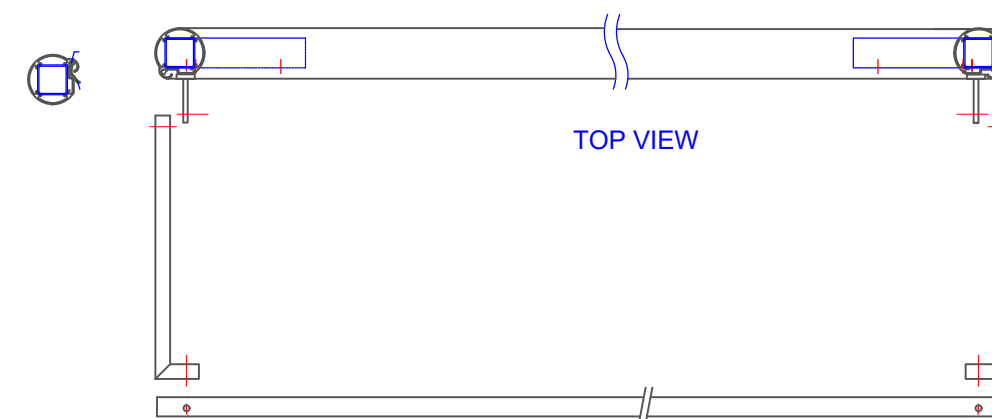

**COMPONENTS**  
ONE PAIR of GOALS

QTY	ITEM
2	CROSS BAR
2	LEFT UPRIGHT WITH SPIGOT
2	RIGHT UPRIGHT WITH SPIGOT
2	REAR GROUND BAR
4	SIDE GROUND BAR
2	CROSS BAR ELBOW - LEFT
2	CROSS BAR ELBOW - RIGHT
2	NET SUPPORT ARM - LEFT
2	NET SUPPORT ARM - RIGHT
2	8 MM PVC TUBE 3100 MM LONG
4	8 MM PVC TUBE 2050 MM LONG
4	GROUND NET SUPPORT BAR BRACKET
20	M10 X 50 MM S/S HEX HEAD BOLT, WASHER & S/WASHER
8	M8 X 50 MM S/S HEX HEAD BOLT, WASHER & NYLOC NUT
2	NET 3.0 X 2.0 X 0.8 X 1.5 M
4	GROUND SLEEVE AND CAP
1	Each Packing, Assembly & Installation sheet

**ASSEMBLY INSTRUCTIONS**

1. Lay the crossbar and two elbows on the ground, with the cavity facing upwards.
2. Insert the elbows into either side of cross bar and secure them with M10 x 50mm s/s hex head bolts, washers and spring washers.
3. Lay the uprights with spigot in line with the elbows with cavity facing upwards and secure them with M10 x 50 mm s/s hex head bolts, washers and spring washers.
4. Place the ground net bar brackets over the holes in the uprights and insert the M10 x 50mm s/s hex head bolts, washers and spring washers.
5. Place the net support arm over the holes in the elbows and insert the M10 x 50mm s/s hex head bolts, washers and spring washers.
6. Attach the net to the cross bar and uprights while they are lying on the ground by inserting the net edge into the profile then pressing the PVC tube under the track curve.
7. Stand the goal upright and place it into the ground sleeves.
8. Assemble the two side ground net bar and back ground net bar and secure them with M10 x 50 s/s hex head mm bolts and Nyloc nuts
9. Attach the side ground bars to the net bar brackets with M8 x 60mm s/s hex head bolts, washers and Nyloc nuts.
10. Tie the net cord to the net rail pins to reduce sag in the net.