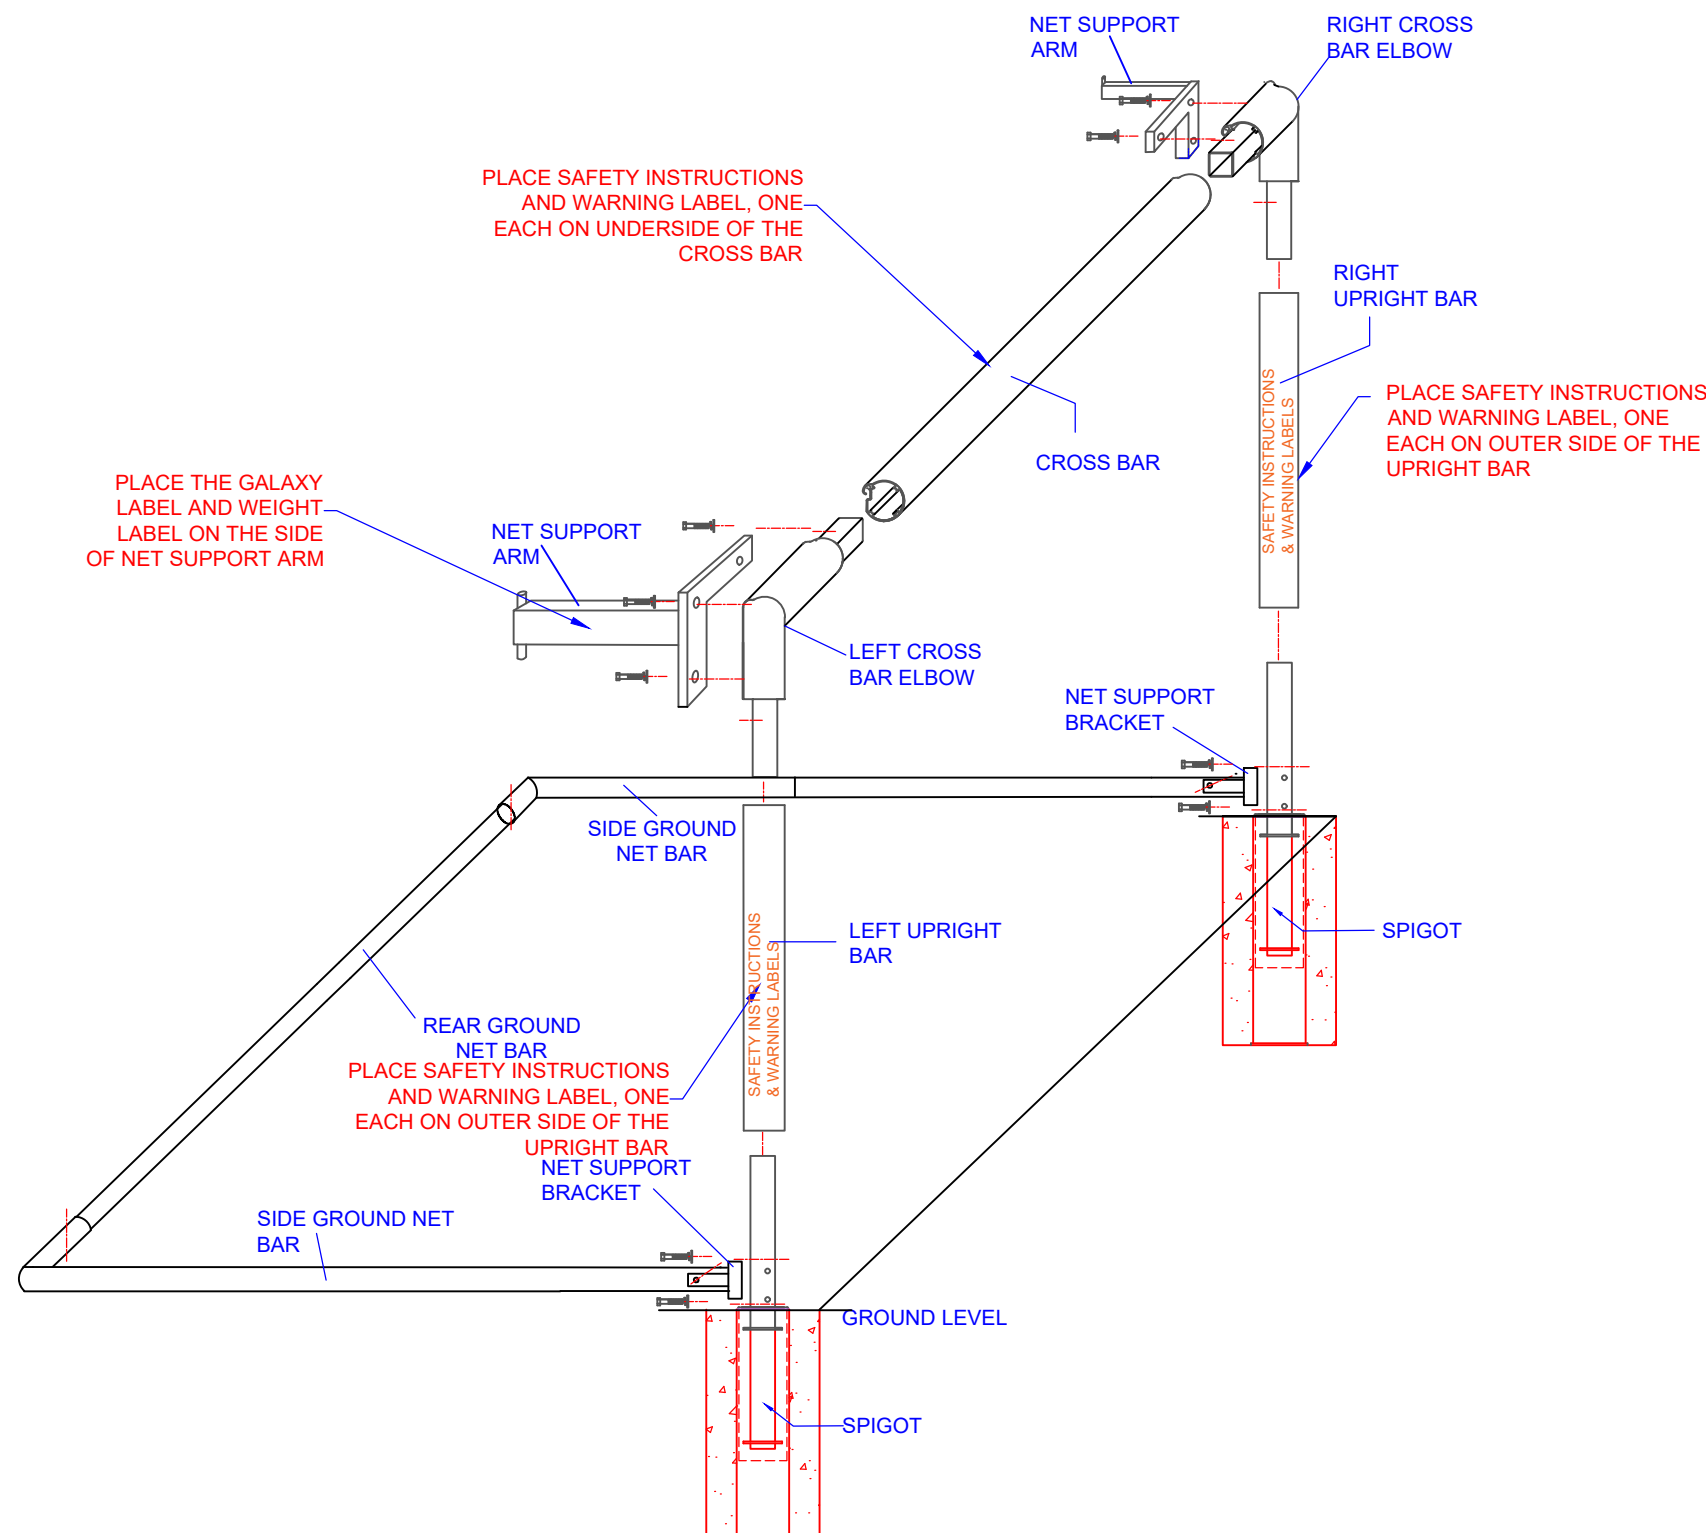

**COMPONENTS**  
ONE PAIR of GOALS

QTY	ITEM
2	CROSS BAR
2	LEFT UPRIGHT WITH SPIGOT
2	RIGHT UPRIGHT WITH SPIGOT
2	REAR GROUND BAR
4	SIDE GROUND BAR
2	CROSS BAR ELBOW - LEFT
2	CROSS BAR ELBOW - RIGHT
2	NET SUPPORT ARM - LEFT
2	NET SUPPORT ARM - RIGHT
2	8 MM PVC TUBE 3100 MM LONG
4	8 MM PVC TUBE 2050 MM LONG
4	GROUND NET SUPPORT BAR BRACKET
20	M10 X 50 MM S/S HEX HEAD BOLT, WASHER & S/WASHER
8	M8 X 50 MM S/S HEX HEAD BOLT, WASHER & NYLOC NUT
2	NET 3.0 X 2.0 X 0.8 X 1.5 M
4	GROUND SLEEVE AND CAP
1	Each Packing, Assembly & Installation sheet

**ASSEMBLY INSTRUCTIONS**

1. Lay the crossbar and two elbows on the ground, with the cavity facing upwards.
2. Insert the elbows into either side of cross bar and secure them with M10 x 50mm s/s hex head bolts, washers and spring washers.
3. Lay the uprights with spigot in line with the elbows with cavity facing upwards and secure them with M10 x 50 mm s/s hex head bolts, washers and spring washers.
4. Place the ground net bar brackets over the holes in the uprights and insert the M10 x 50mm s/s hex head bolts, washers and spring washers.
5. Place the net support arm over the holes in the elbows and insert the M10 x 50mm s/s hex head bolts, washers and spring washers.
6. Attach the net to the cross bar and uprights while they are lying on the ground by inserting the net edge into the profile then pressing the PVC tube under the track curve.
7. Stand the goal upright and place it into the ground sleeves.
8. Assemble the two side ground net bar and back ground net bar and secure them with M10 x 50 s/s hex head mm bolts and Nyloc nuts
9. Attach the side ground bars to the net bar brackets with M8 x 60mm s/s hex head bolts, washers and Nyloc nuts.
10. Tie the net cord to the net rail pins to reduce sag in the net.