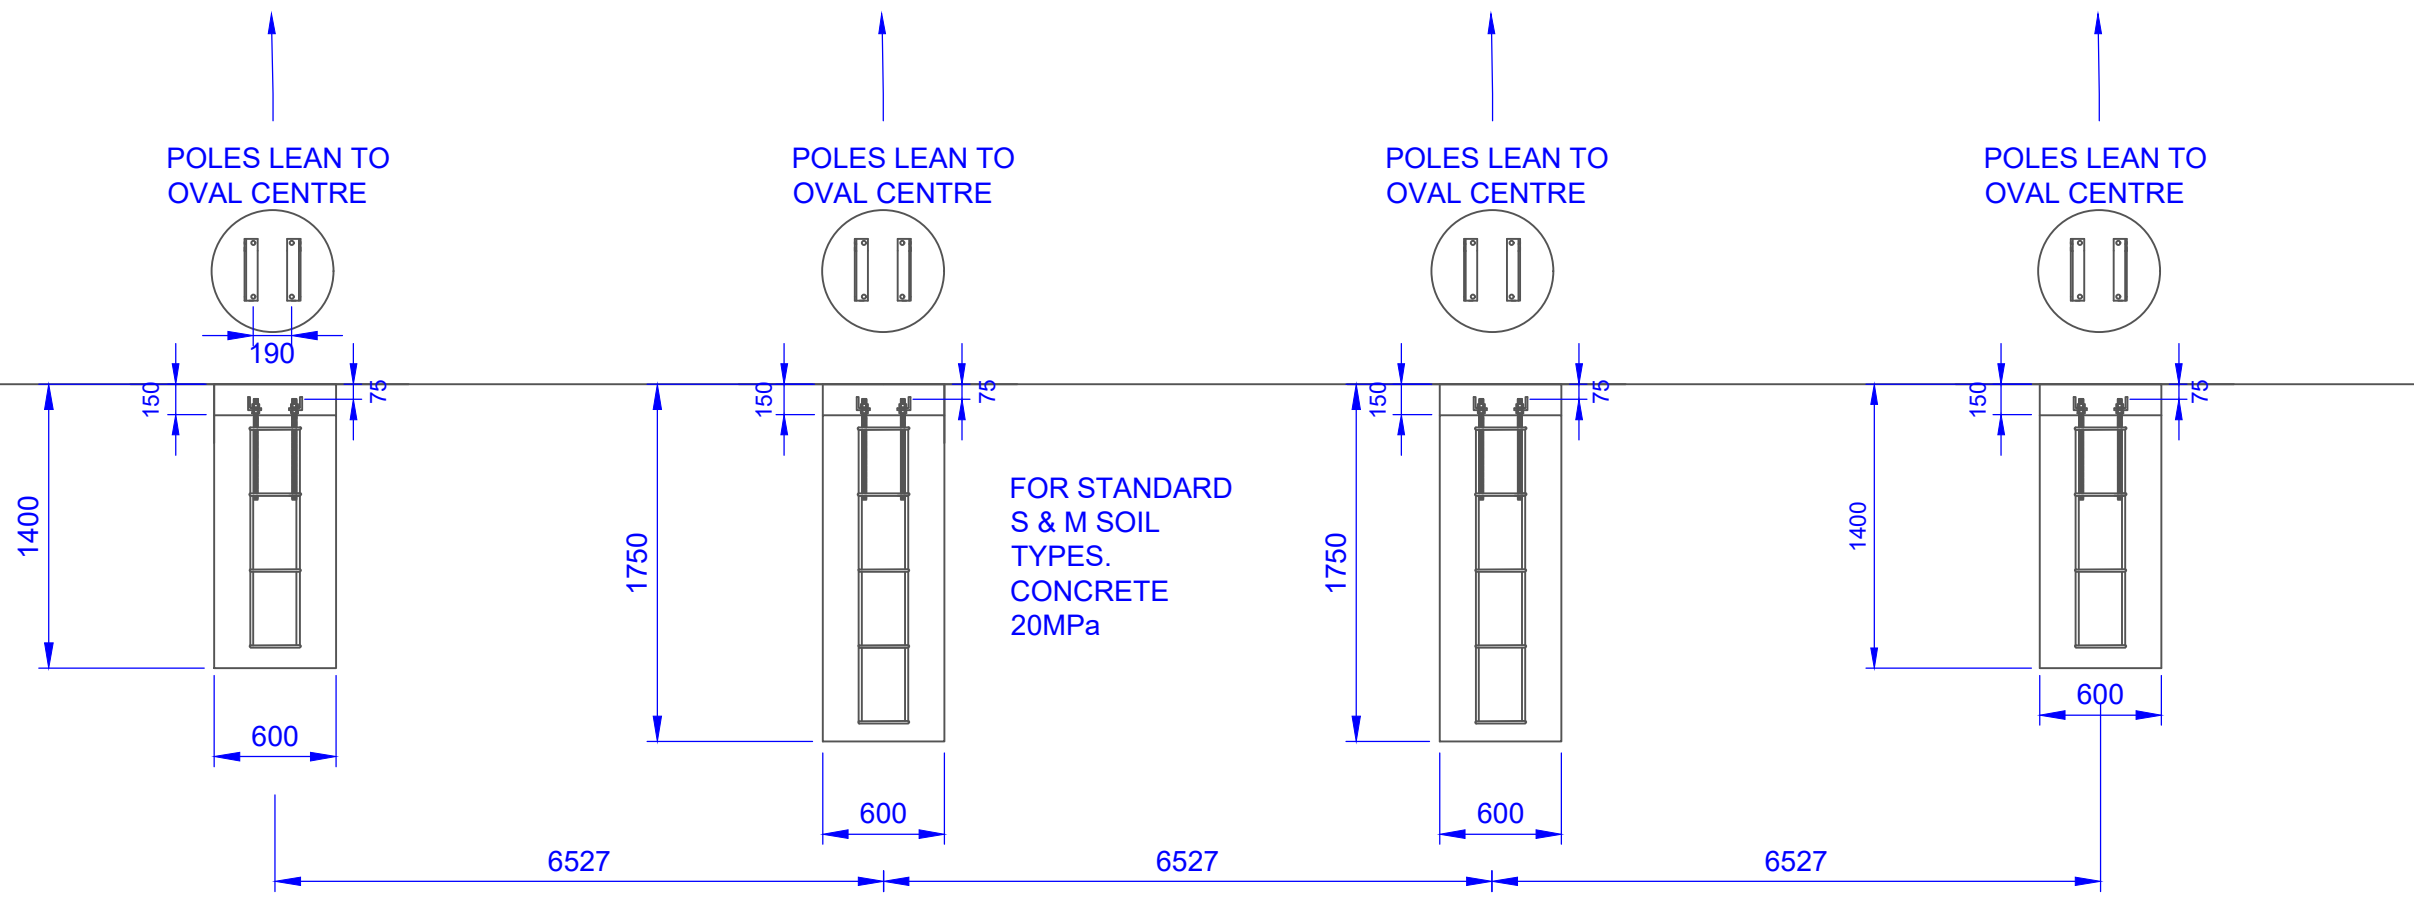

ASSEMBLY INSTRUCTIONS

COMPONENTS

QTY	ITEM
8	FOOTING CAGES WITH THREADED ROD
32	M20 GAL NUT
4	SPIGOT - GOAL POST
4	SPIGOT - BEHIND POST
32	M20 GAL SPRING WASHER
8	ANGLE MOUNTING PLATES LEFT
8	ANGLE MOUNTING PLATES RIGHT
-	-
-	-
-	-
-	-
-	-
-	-
-	-
-	-
-	-

PLACEMENT ON POST SPIGOT INTO FOOTING CAGES

TITLE: AR150 AFL GOALS

DRAWING NUMBER: ASSEMBLY - POSITIONING OF SPIGOT AT BASE

DATE: 23/05/2022 CUBIC MEASURE: -

Oz Ring Pty Ltd
Trading as:
Play Hard Sports Equipment
ABN 79 066 094 559
24 Ern Harley Drive
Burleigh Heads Qld 4220
Phone: (07) 5593 4494
Fax: (07) 5593 4338
Website: www.playhardsports.com.au
Email: email@playhardsports.com.au