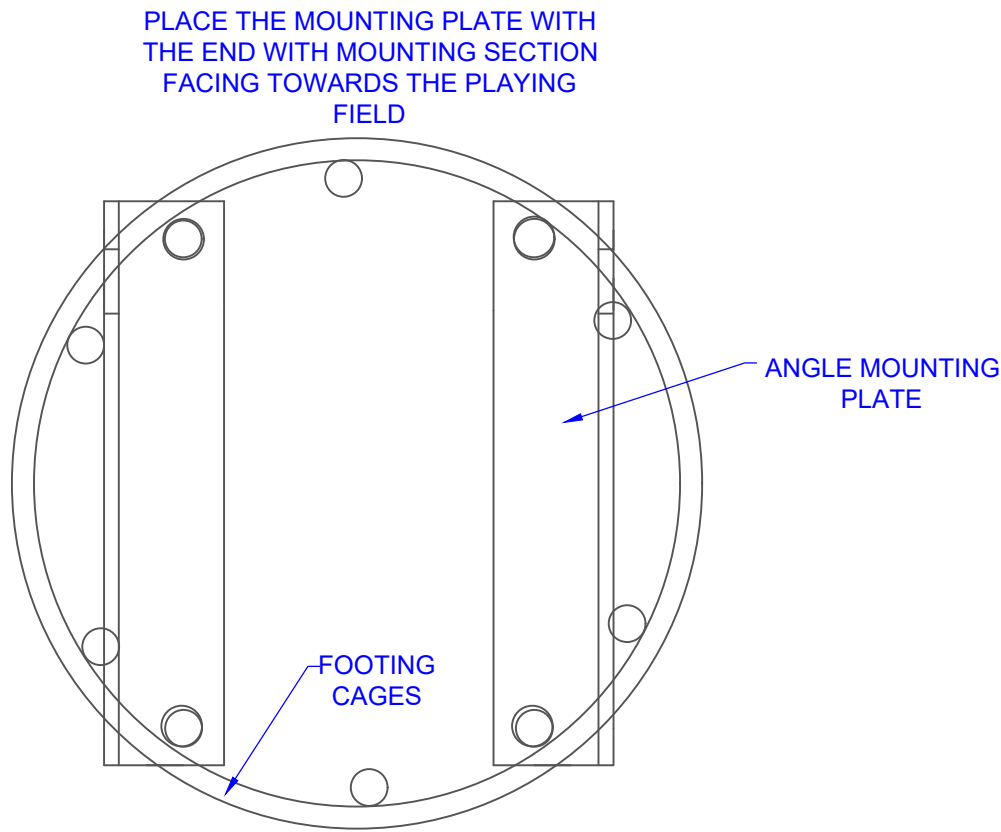

ASSEMBLY INSTRUCTIONS

COMPONENTS

QTY	ITEM
8	FOOTING CAGES WITH THREADED ROD
32	M20 GAL NUT
4	SPIGOT - GOAL POST
4	SPIGOT - BEHIND POST
32	M20 GAL SPRING WASHER
8	ANGLE MOUNTING PLATES LEFT
8	ANGLE MOUNTING PLATES RIGHT
-	-
-	-
-	-
-	-
-	-
-	-
-	-
-	-
-	-

PLACEMENT ON POST SPIGOT INTO FOOTING CAGES

TITLE: AR150 AFL GOALS

DRAWING NUMBER: ASSEMBLY - POSITIONING OF SPIGOT AT BASE

DATE: 23/05/2022 CUBIC MEASURE: -

Oz Ring Pty Ltd
Trading as:
Play Hard Sports Equipment
ABN 79 066 094 559
24 Ern Harley Drive
Burleigh Heads Qld 4220
Phone: (07) 5593 4494
Fax: (07) 5593 4338
Website: www.playhardsports.com.au
Email: email@playhardsports.com.au