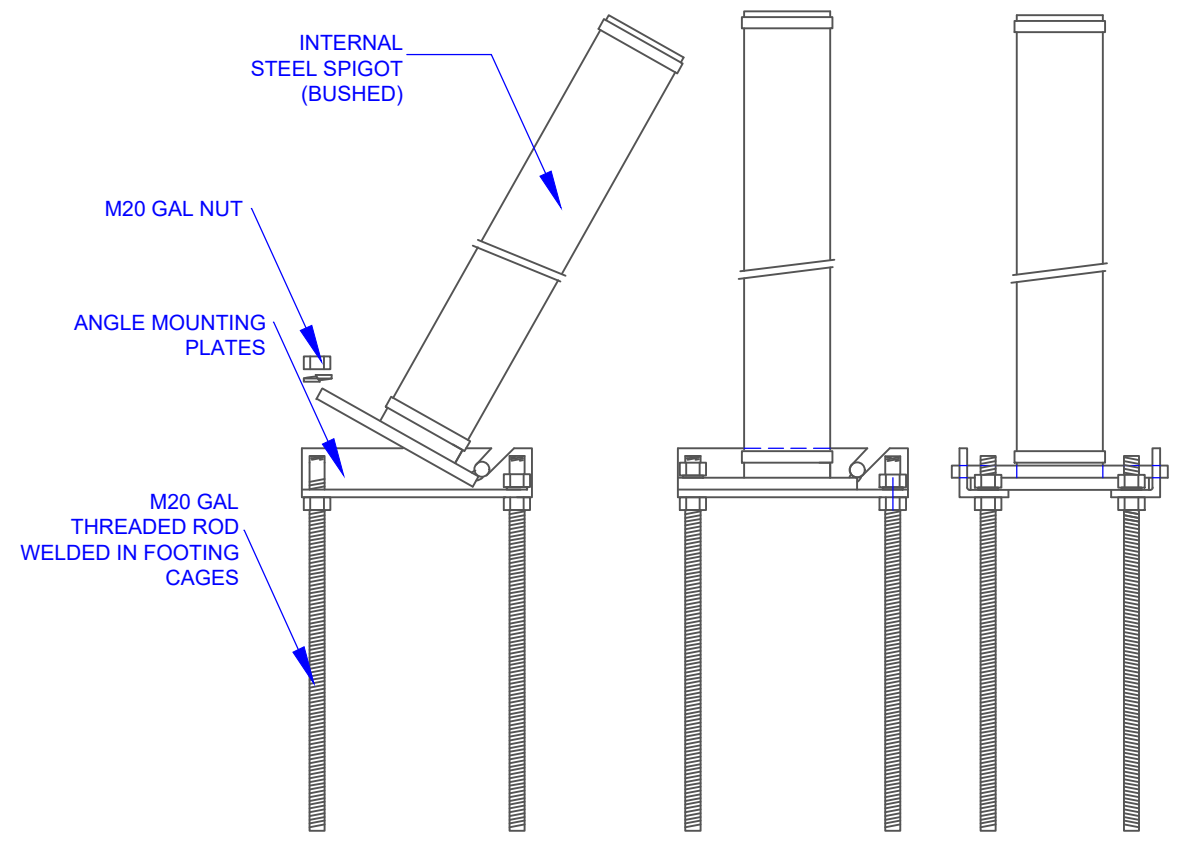

ASSEMBLY INSTRUCTIONS

COMPONENTS

QTY	ITEM
8	FOOTING CAGES WITH THREADED ROD
32	M20 GAL NUT
4	SPIGOT - GOAL POST
4	SPIGOT - BEHIND POST
32	M20 GAL SPRING WASHER
8	ANGLE MOUNTING PLATES LEFT
8	ANGLE MOUNTING PLATES RIGHT
-	-
-	-
-	-
-	-
-	-
-	-
-	-
-	-
-	-

PLACEMENT ON POST SPIGOT INTO FOOTING CAGES

TITLE: AR150 AFL GOALS

DRAWING NUMBER: ASSEMBLY - POSITIONING OF SPIGOT AT BASE

DATE: 23/05/2022 CUBIC MEASURE: -

Oz Ring Pty Ltd
Trading as:
Play Hard Sports Equipment
ABN 79 066 094 559
24 Ern Harley Drive
Burleigh Heads Qld 4220
Phone: (07) 5593 4494
Fax: (07) 5593 4338
Website: www.playhardsports.com.au
Email: email@playhardsports.com.au